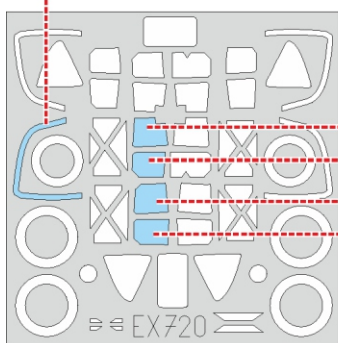

P-38H TFace

EX 720

for kit **TAMIYA**

scale **1/48**

LIQUID MASK

OUTSIDE

INSIDE