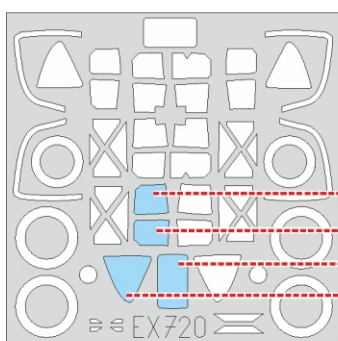

P-38H TFace

EX 720

for kit **TAMIYA**

scale **1/48**

LIQUID MASK

OUTSIDE

INSIDE