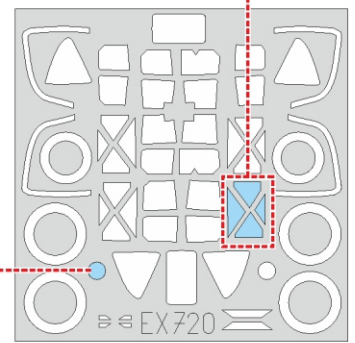

P-38H TFace

EX 720

for kit **TAMIYA**

scale **1/48**

LIQUID MASK

OUTSIDE

INSIDE