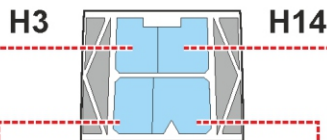

P-38H TFace

EX 720

for kit **TAMIYA**

scale **1/48**

LIQUID MASK

OUTSIDE

INSIDE