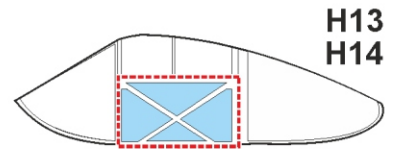

P-38H TFace

EX 720

for kit **TAMIYA**

scale **1/48**

LIQUID MASK

OUTSIDE

INSIDE