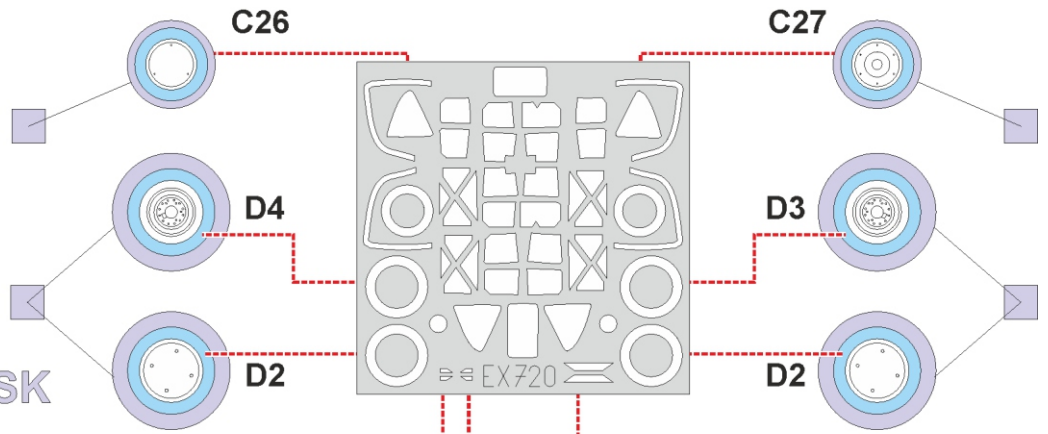

P-38H TFace

EX 720

for kit **TAMIYA**

scale **1/48**

LIQUID MASK

OUTSIDE

INSIDE