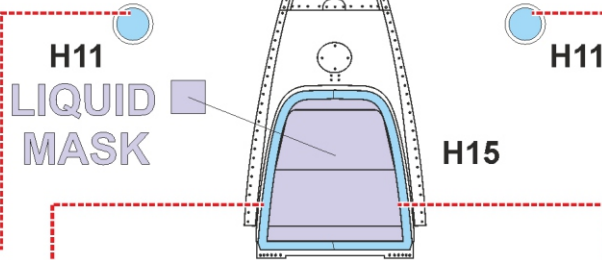

P-38H TFace

EX 720

for kit **TAMIYA**

scale **1/48**

LIQUID MASK

OUTSIDE

INSIDE