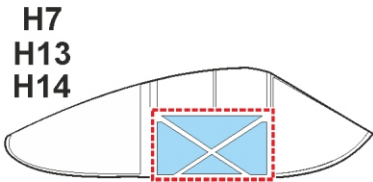

P-38H TFace

EX 720

for kit **TAMIYA**

scale **1/48**

LIQUID MASK

OUTSIDE

INSIDE