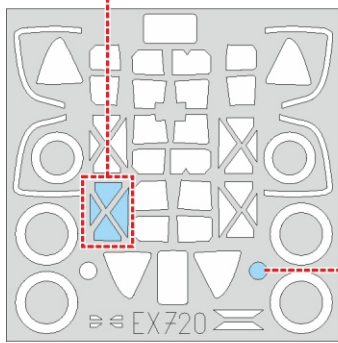

P-38H TFace

EX 720

for kit **TAMIYA**

scale **1/48**

LIQUID MASK

OUTSIDE

INSIDE