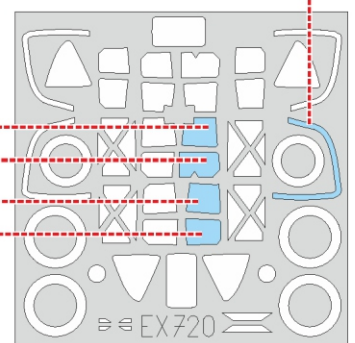

P-38H TFace

EX 720

for kit **TAMIYA**

scale **1/48**

LIQUID MASK

OUTSIDE

INSIDE