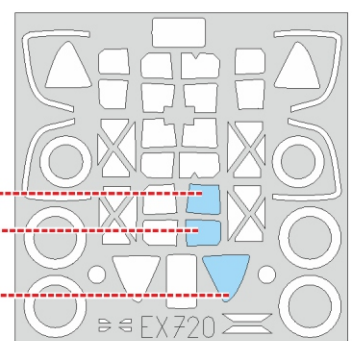

P-38H TFace

EX 720

for kit **TAMIYA**

scale **1/48**

LIQUID MASK

OUTSIDE

INSIDE