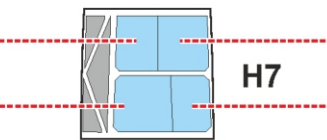

P-38H TFace

EX 720

for kit **TAMIYA**

scale **1/48**

LIQUID MASK

OUTSIDE

INSIDE