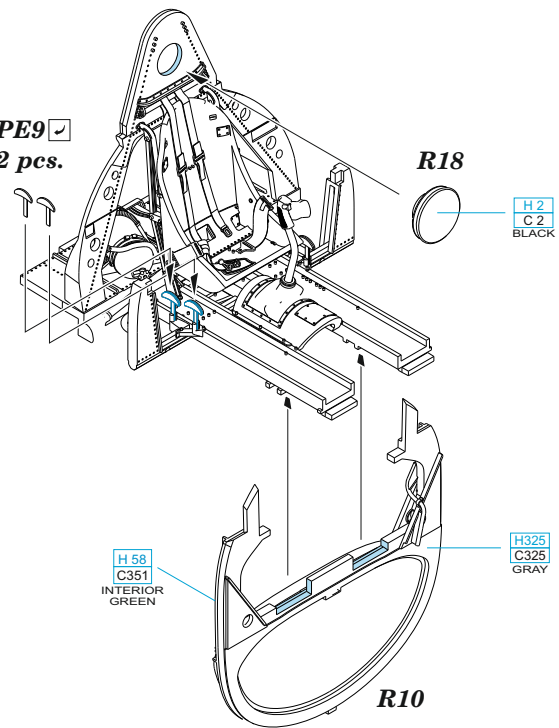

1

2

3

PE9
2 pcs.

4

5

6

STEP 1

plastic parts

plastic parts

H 58 C351 INTERIOR GREEN

R172

H 12 C 33 FLAT BLACK

wire Ø - 0,35mm l - 3,5mm

wire Ø - 0,35mm l - 9,5mm

wire Ø - 0,35mm l - 4,5mm