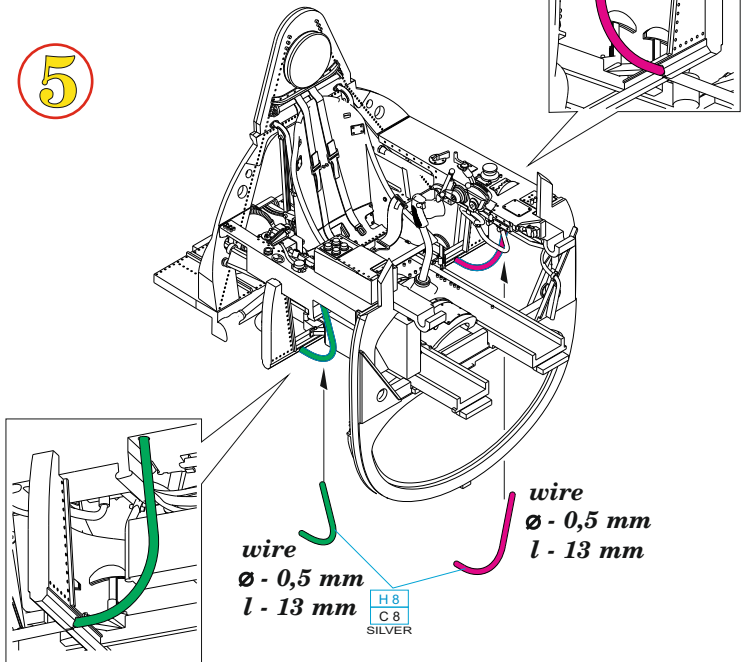

1

2

3

PE9
2 pcs.

4

5

6

STEP 1

plastic parts

plastic parts

H 58 C351 INTERIOR GREEN

R172

H 12 C 33 FLAT BLACK

wire Ø - 0,35mm l - 3,5mm

wire Ø - 0,35mm l - 9,5mm

wire Ø - 0,35mm l - 4,5mm