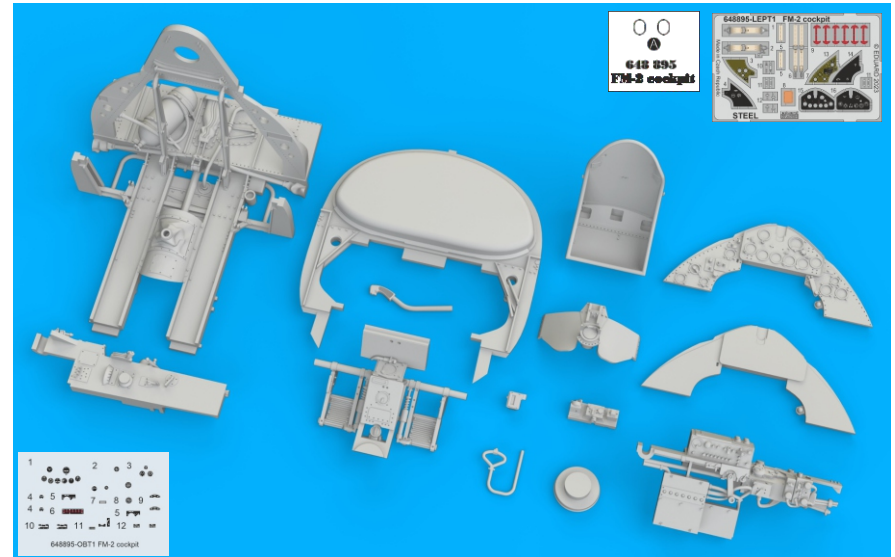

~~BEST BRASS~~ RESIN AROUND!