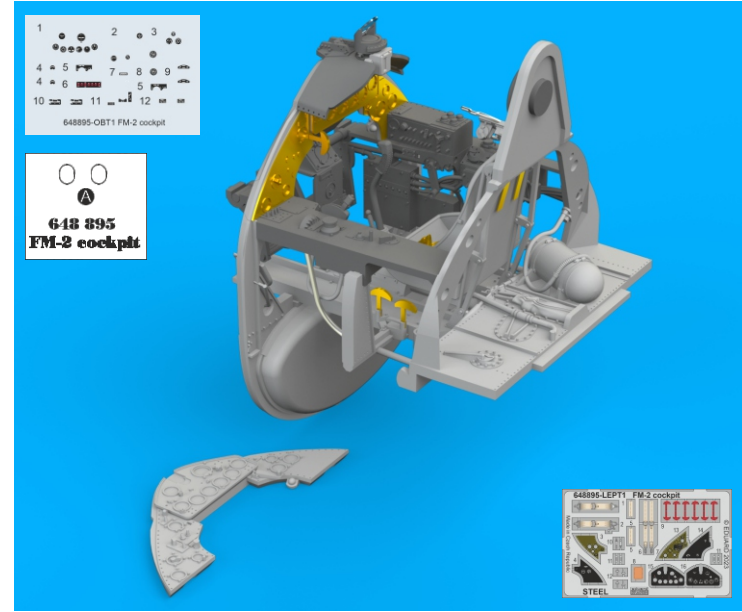

648 895

FM-2 cockpit

for Eduard kit - pro stavěbnici Eduard

1/48

BRASSIN

BRASSIN

eduard

COLOURS

GSI Creos (GUNZE)		Mr.METAL COLOR	
AQUEOUS	Mr.COLOR		
H 2	C 2	BLACK	
H 3	C 3	RED	
H 6	C 6	GREEN	
H 8	C 8	SILVER	
H 12	C 33	FLAT BLACK	
H 47	C 41	RED BROWN	
H 52	C 12	OLIVE DRAB	
H 58	C351	INTERIOR GREEN	
H325	C325	GRAY	
		SM201	SUPER FINE SILVER

This product contains metal and resin detail parts for upgrading scale plastic models. When selecting this set make sure that it is for the kit mentioned in product name as these sets are made specifically for that kit. When upgrading the model some cutting or corrections may be necessary for parts to fit accurately. **WARNING!** This set contains small and sharp parts. Work carefully in a ventilated and well-lit room. Safety glasses are recommended. This product is not suitable for children below 14 years of age.

Tento výrobek obsahuje leptané a odlévané detaily pro úpravu a vylepšení plastického modelu. Při výběru sady kovových detailů zkontrolujte, zda je určena pro model, který chcete upravit. Model, pro který je sada určena, je uveden u názvu výrobku. Pro přesnou aplikaci kovových a odlévaných dílů může být zapotřebí upravit díly upravovaného modelu. **POZOR!** Sada obsahuje malé ostré díly. Pracujte ve větrané a dobře osvětlené místnosti. Doporučujeme použití ochranných brýlí. Tento výrobek není vhodný pro děti mladší 14 let.

eduard
435 21 Obrnice 170
Czech Republic
www.eduard.com

www.eduard.com
42,95