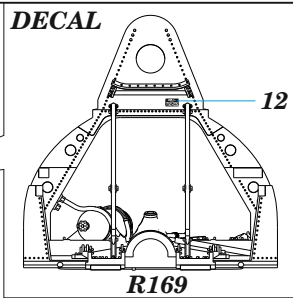

REMOVE ODSTRANIT	BEND OHNOUT	SYMMETRICAL ASSEMBLY SYMETRICKA MONTAZ
GRIND OBROUSIT	OPTION VOLBA	SCRIBE THE PANEL AND HOLES RYTI
DRILL HOLE VRTAT OTVOR	REPLACE NAHRADIT	REVERSE SIDE OTOČIT

1