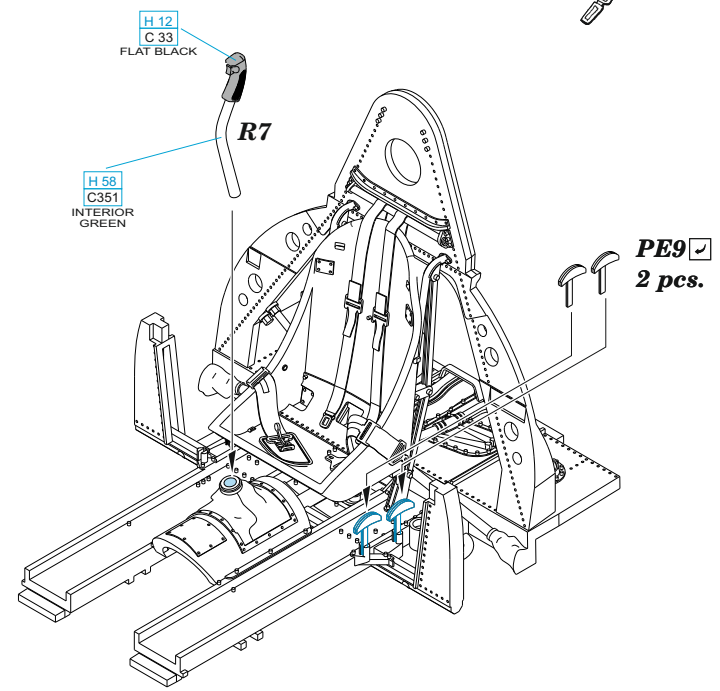

REMOVE ODSTRANIT	BEND OHNOUT	SYMMETRICAL ASSEMBLY SYMETRICKA MONTAZ
GRIND OBROUSIT	OPTION VOLBA	SCRIBE THE PANEL AND HOLES RYTI
DRILL HOLE VRTAT OTVOR	REPLACE NAHRADIT	REVERSE SIDE OTOČIT

1

2