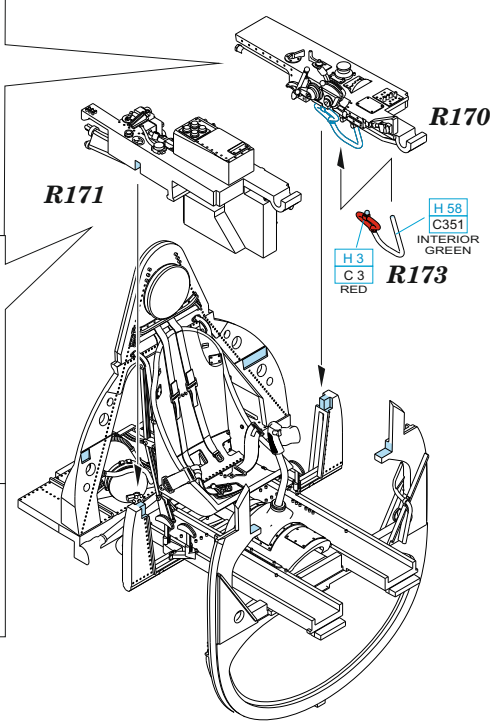

1

2

3

PE9
2 pcs.

4

5

6

STEP 1

plastic parts

plastic parts

H 58 C351 INTERIOR GREEN

R172

H 12 C 33 FLAT BLACK

wire Ø - 0,35mm l - 3,5mm

wire Ø - 0,35mm l - 9,5mm

wire Ø - 0,35mm l - 4,5mm