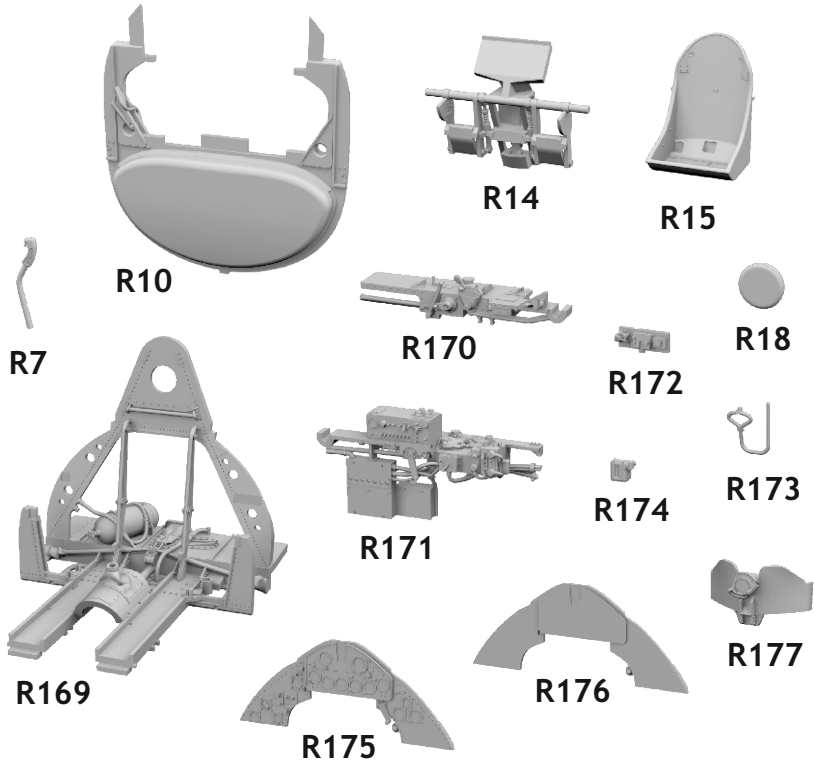

648 895 FM-2 cockpit

for Eduard kit - pro stavěbnici Eduard

eduard
BRASSIN
Print

1/48 scale

648 895

FM-2 cockpit

for Eduard kit - pro stavěbnici Eduard

1/48

This product contains metal and resin detail parts for upgrading scale plastic models. When selecting this set make sure that it is for the kit mentioned in product name as these sets are made specifically for that kit. When upgrading the model some cutting or corrections may be necessary for parts to fit accurately. **WARNING!** This set contains small and sharp parts. Work carefully in a ventilated and well-lit room. Safety glasses are recommended. This product is not suitable for children below 14 years of age.