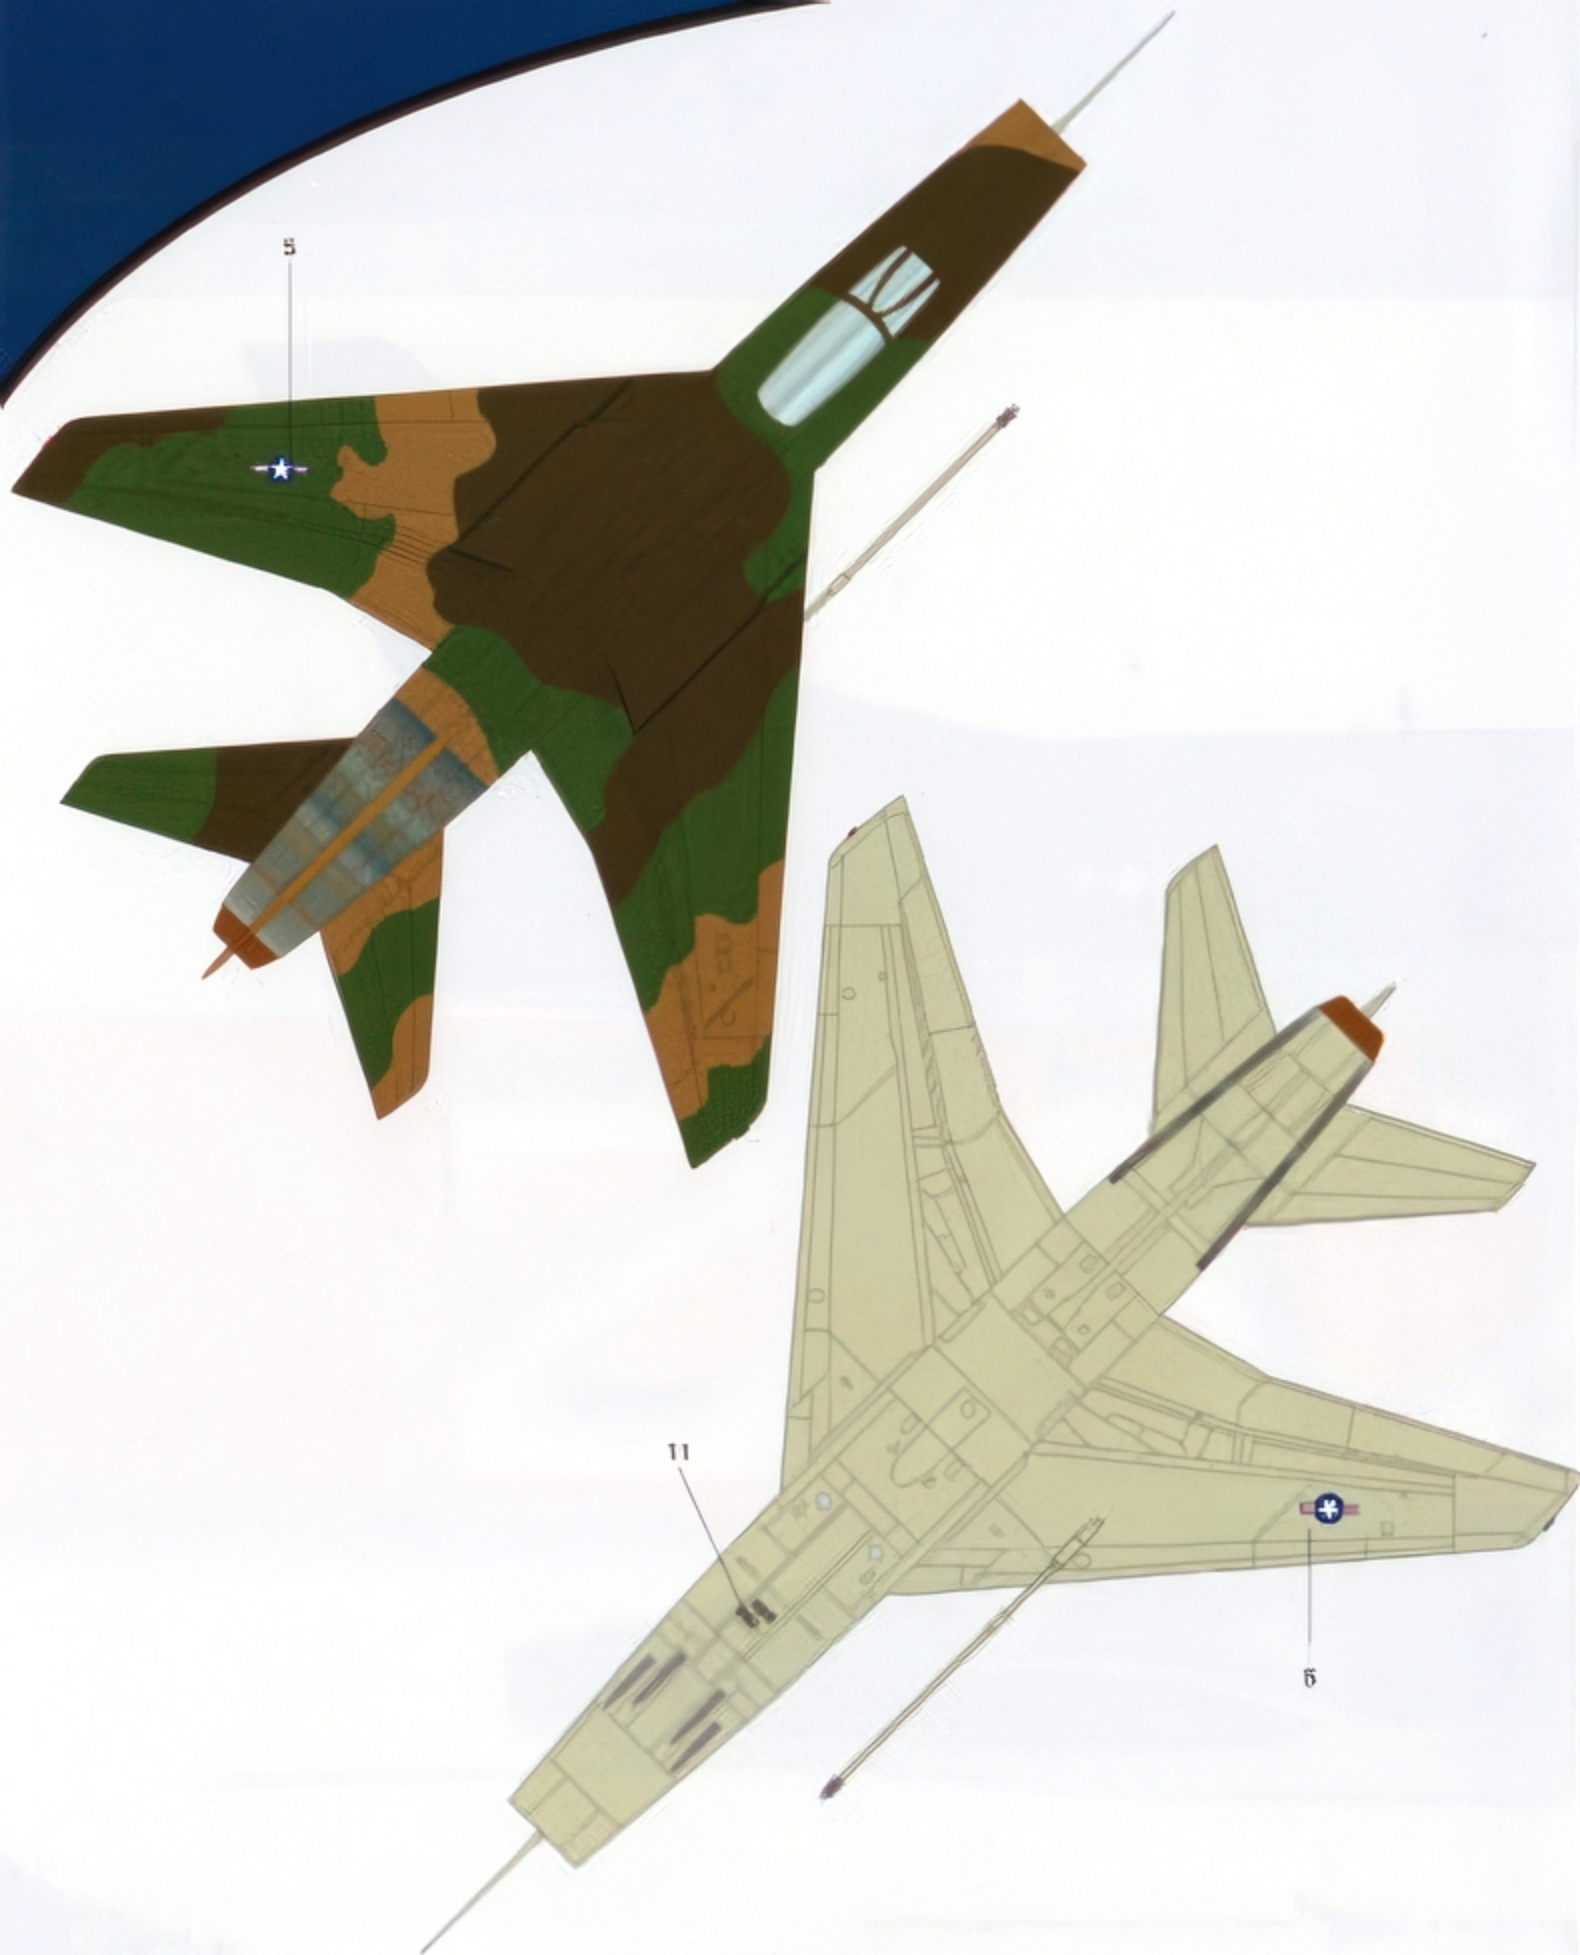

1/32
SCALE

P32-017

F-100D SUPER SABRE

TEXAS ANG

RECOMMENDED KIT

Trumpeter 1/32 F-100D

SOURCES

*Color and Markings of the P-100 Super Sabre,
C&M Volume 21
Detail & Scale, Inc.*

F-100D SUPER SABRE

TEXAS ANG
182ND TACTICAL FIGHTER SQUADRON

Data stencils provided are unique to this aircraft. Use ED discs or **CAMPTO** sheet P32-017 for complete data stencil set.

COLOR GUIDE

- SEA Tan P/SJ0219
- SEA Medium Green P/S54102
- SEA Dark Green P/S34979
- SEA Gray P/S36632