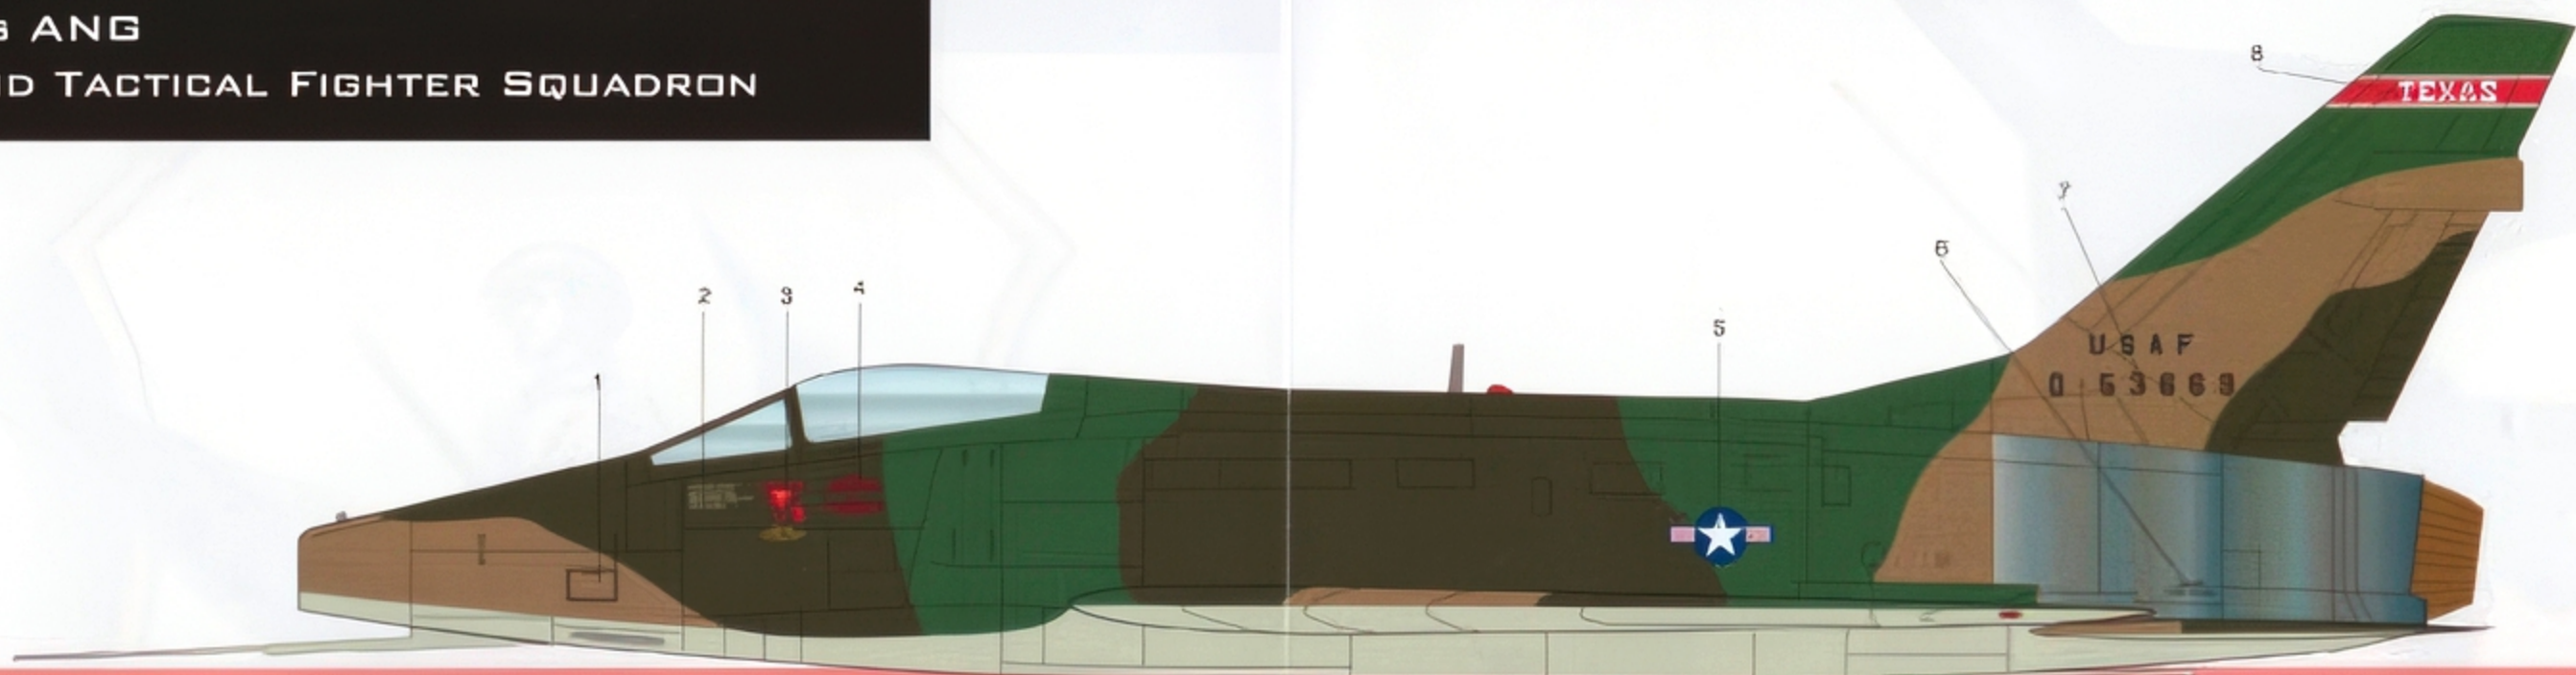

1/32
SCALE

P32-017

F-100D SUPER SABRE

TEXAS ANG

RECOMMENDED KIT

Trumpeter 1/32 F-100D

SOURCES

*Color and Markings of the P-100 Super Sabre,
C&M Volume 21
Detail & Scale, Inc.*

F-100D SUPER SABRE

TEXAS ANG
182ND TACTICAL FIGHTER SQUADRON

Data stencils provided are unique to this aircraft. Use ED discs or **CAMPTO** sheet P32-017 for complete data stencil set.

COLOR GUIDE

- SEA Tan P/SJ0219
- SEA Medium Green P/S54102
- SEA Dark Green P/S34979
- SEA Gray P/S36632