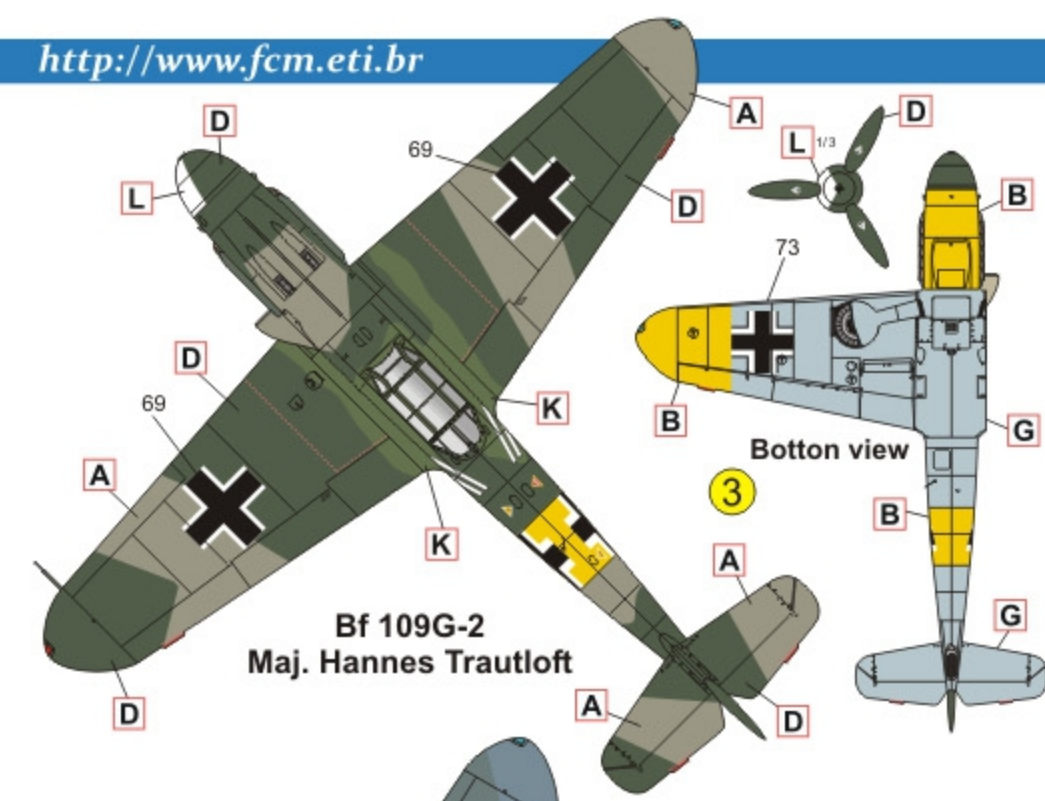

Suggested kits:
Bf-109E - Trumpeter / Dragon / Eduard
Bf-109F4 - Hasegawa / Revell / Trumpeter
Bf- 109G2 - Trumpeter
Obs: stencils formatted for Trumpeter kits