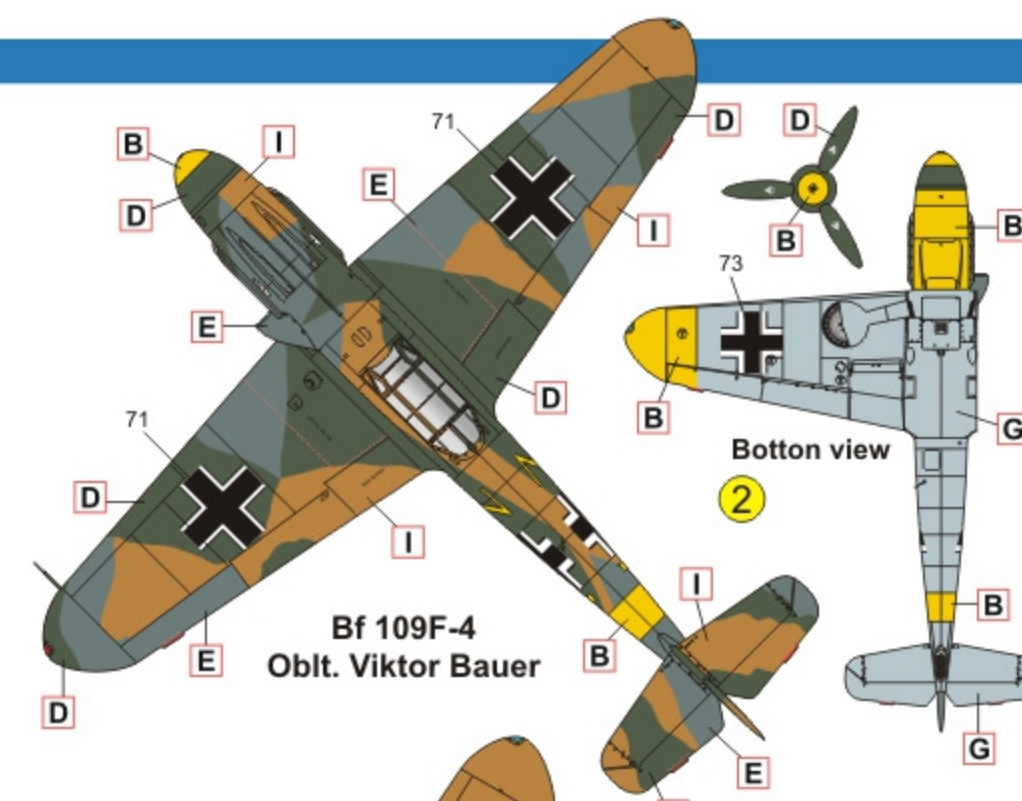

Suggested kits:
Bf-109E - Trumpeter / Dragon / Eduard
Bf-109F4 - Hasegawa / Revell / Trumpeter
Bf- 109G2 - Trumpeter
Obs: stencils formatted for Trumpeter kits