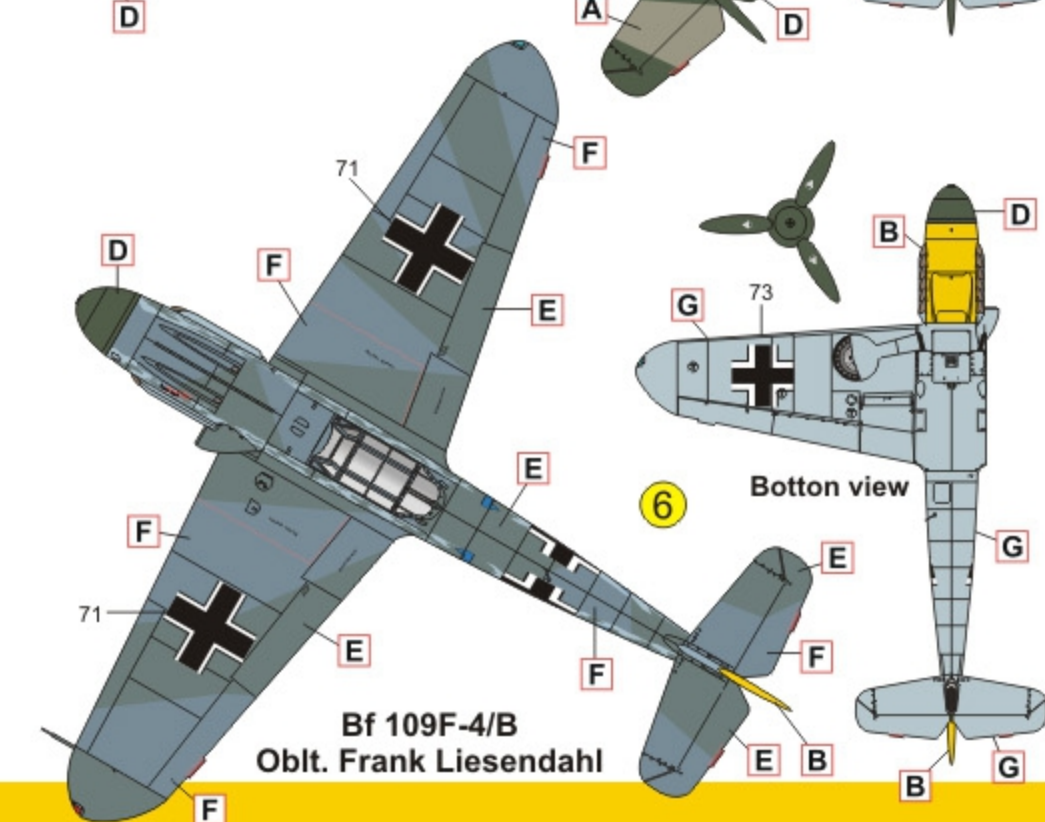

Suggested kits:
Bf-109E - Trumpeter / Dragon / Eduard
Bf-109F4 - Hasegawa / Revell / Trumpeter
Bf- 109G2 - Trumpeter
Obs: stencils formatted for Trumpeter kits