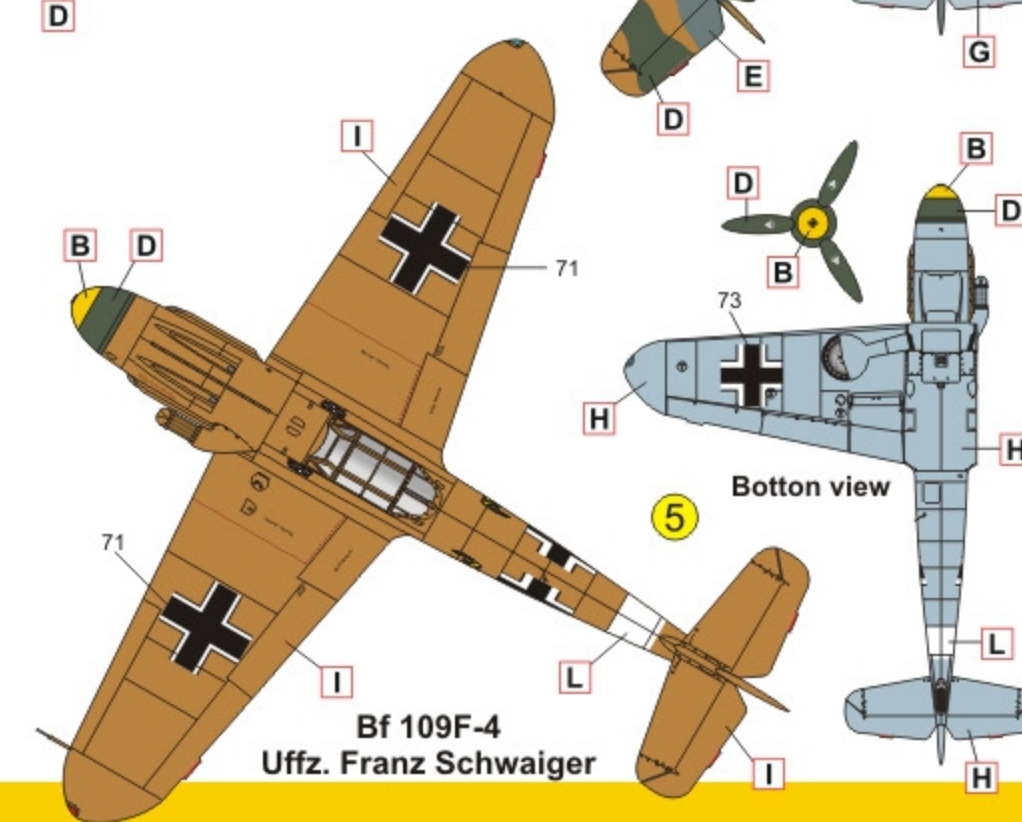

Suggested kits:
Bf-109E - Trumpeter / Dragon / Eduard
Bf-109F4 - Hasegawa / Revell / Trumpeter
Bf- 109G2 - Trumpeter
Obs: stencils formatted for Trumpeter kits