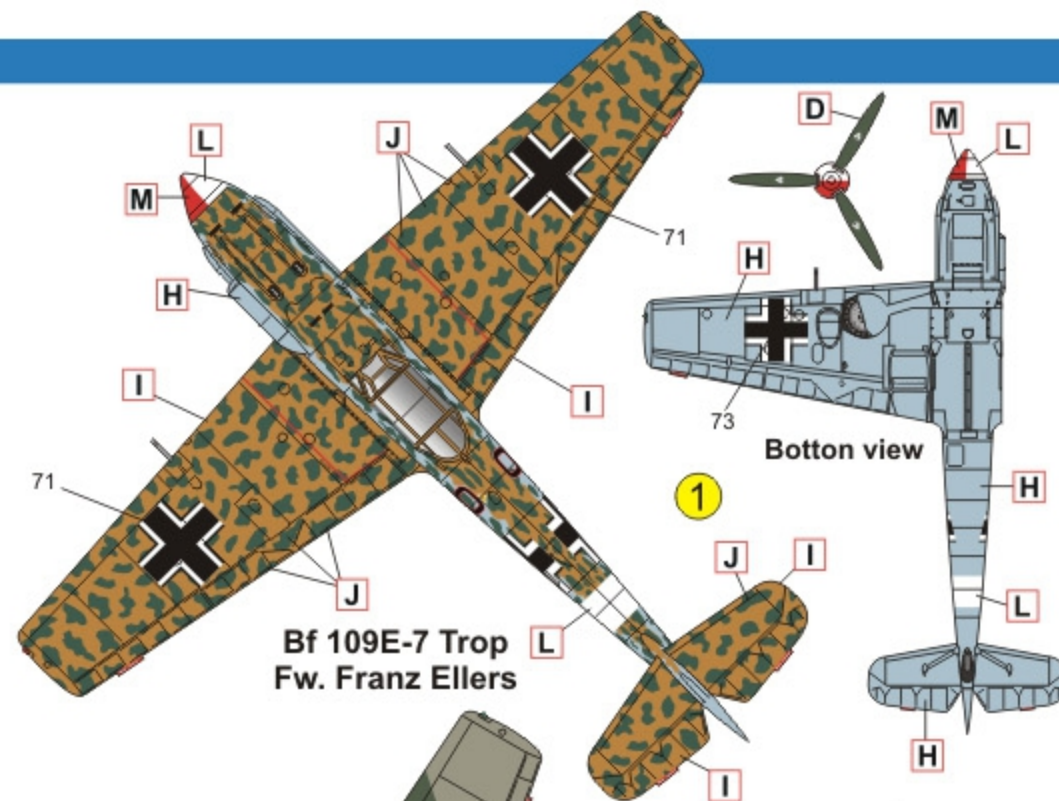

Suggested kits:
Bf-109E - Trumpeter / Dragon / Eduard
Bf-109F4 - Hasegawa / Revell / Trumpeter
Bf- 109G2 - Trumpeter
Obs: stencils formatted for Trumpeter kits