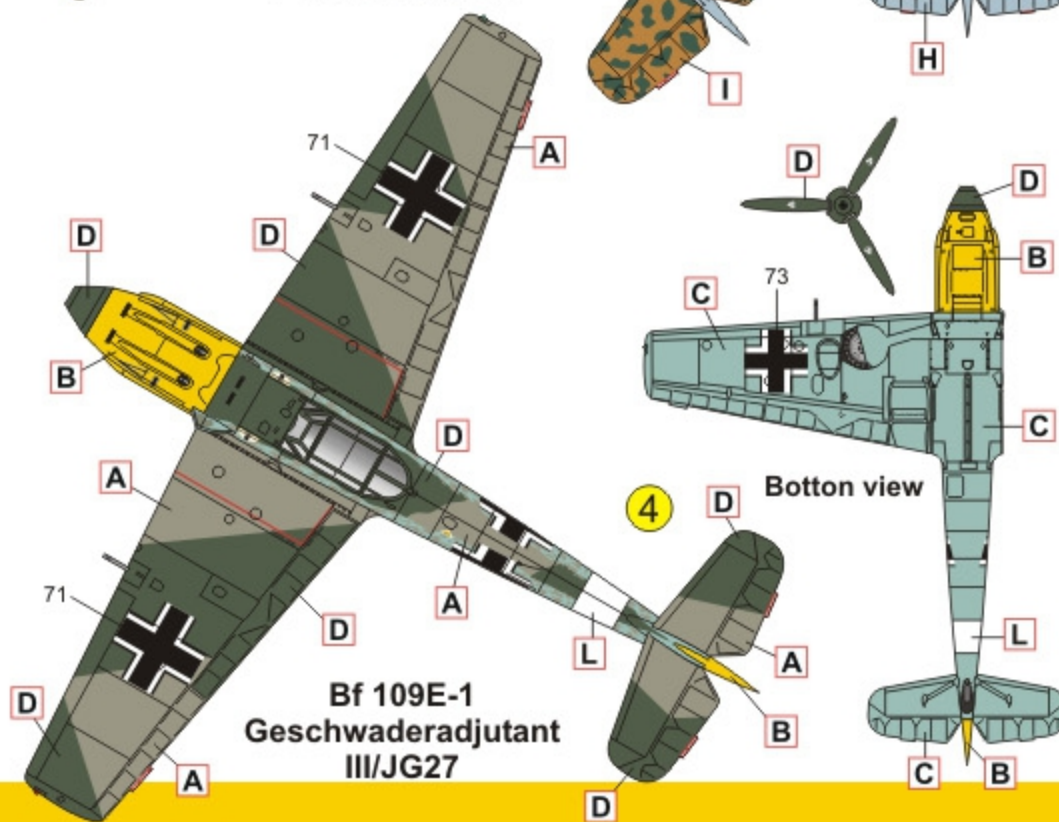

Suggested kits:
Bf-109E - Trumpeter / Dragon / Eduard
Bf-109F4 - Hasegawa / Revell / Trumpeter
Bf- 109G2 - Trumpeter
Obs: stencils formatted for Trumpeter kits