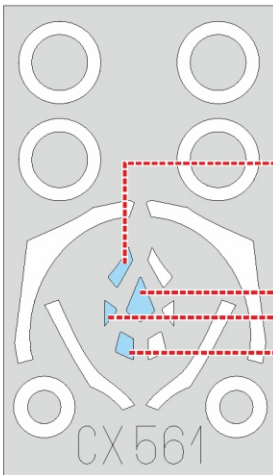

F-35B

CX 561

for kit **ITALERI**

scale **1/72**

LIQUID MASK

2c

3c