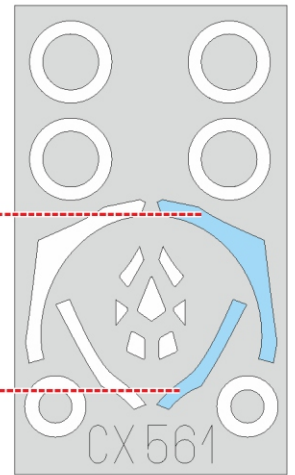

F-35B

CX 561

for kit **ITALERI**

scale **1/72**

LIQUID MASK

2c

3c