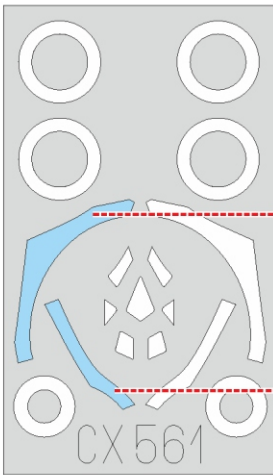

F-35B

CX 561

for kit **ITALERI**

scale **1/72**

LIQUID MASK

2c

3c