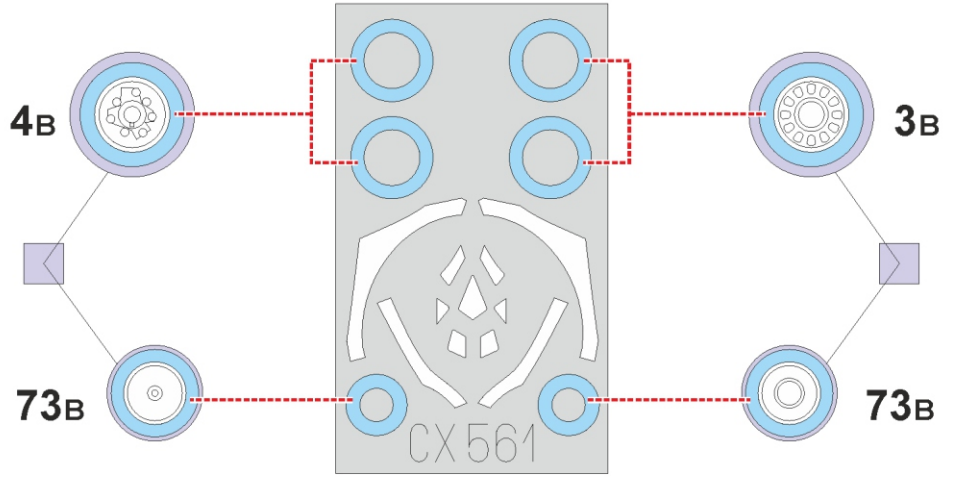

F-35B

CX 561

for kit **ITALERI**

scale **1/72**

LIQUID MASK

2c

3c