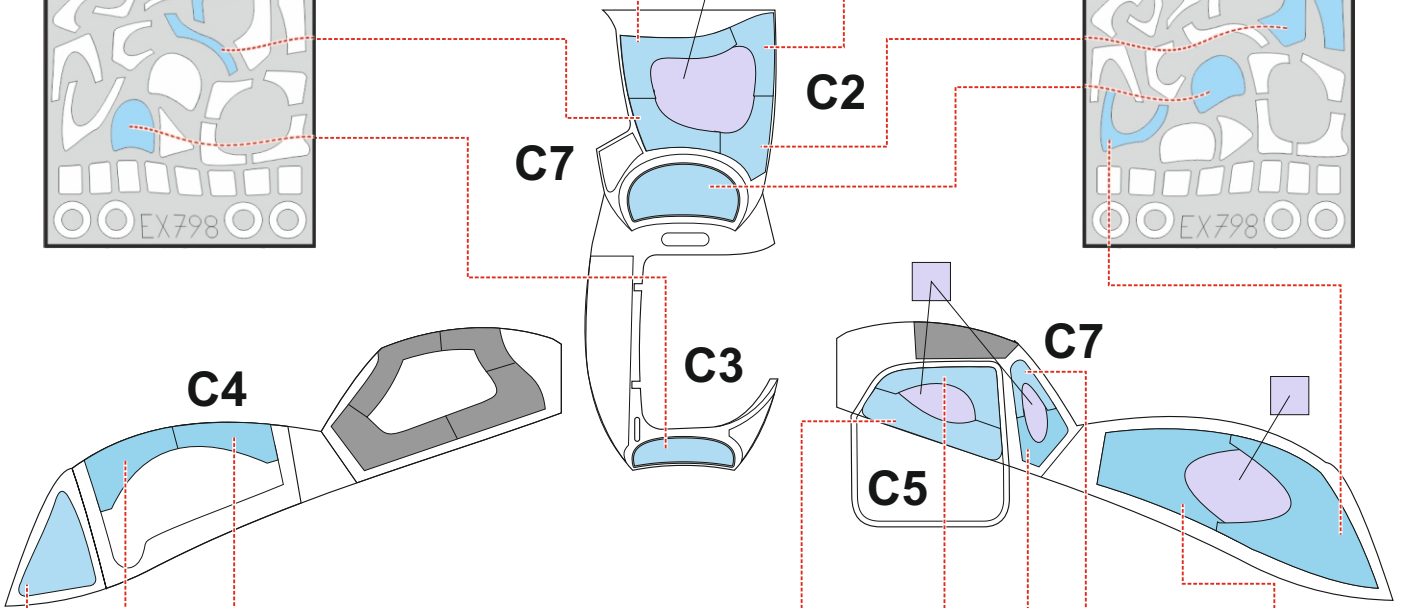

Mi-24P

EX 798

for kit **ZVEZDA**

scale **1/48**

LIQUID MASK

C9 C10

LIQUID MASK

C4