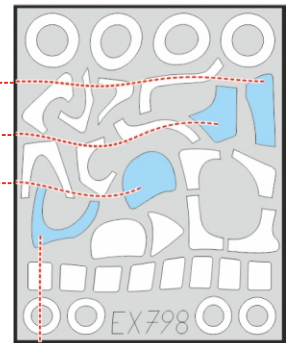

Mi-24P

EX 798

for kit **ZVEZDA**

scale **1/48**

LIQUID MASK

C9 C10

LIQUID MASK

C4