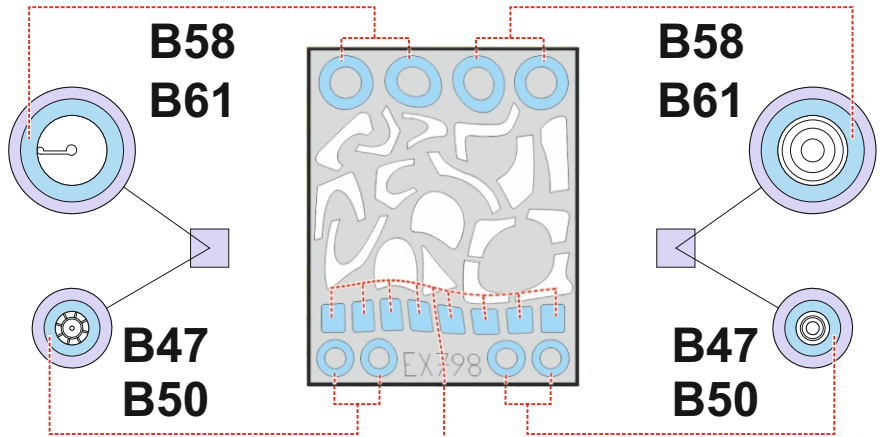

Mi-24P

EX 798

for kit **ZVEZDA**

scale **1/48**

LIQUID MASK

C9 C10

LIQUID MASK

C4