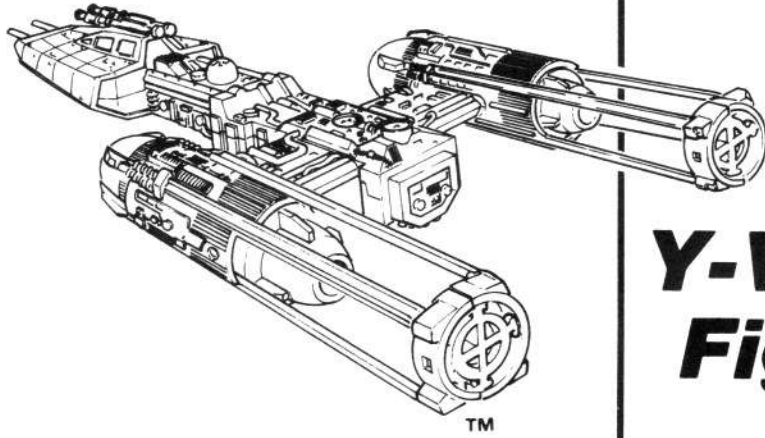

STAR WARS
RETURN OF THE JEDI™

IT'S A
SNAP
MODEL KIT

mpc

78-1975-250

Y-Wing Fighter™

TM & © Lucasfilm Ltd. (LFL) 1984 All Rights Reserved.
Fundimensions, Division of CPG Products Corp., Authorized user.

IMPORTANT! READ THIS FIRST