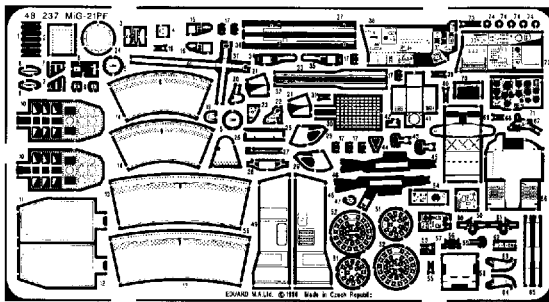

# MiG-21PF

1/48 scale detail set for Academy kit

-  OPPOSITE SIDE
-  REMOVE
-  BEND
-  REPLACE
-  GRIND
-  OPTION

## A SK-1 EJECTION SEAT