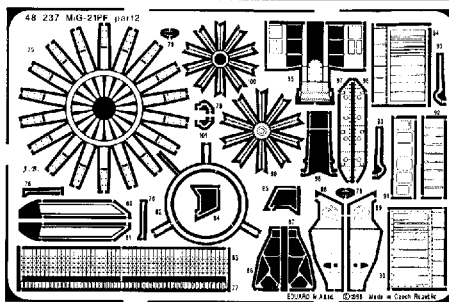

# MiG-21PF

1/48 scale detail set for Academy kit

-  OPPOSITE SIDE
-  REMOVE
-  BEND
-  REPLACE
-  GRIND
-  OPTION

## A SK-1 EJECTION SEAT