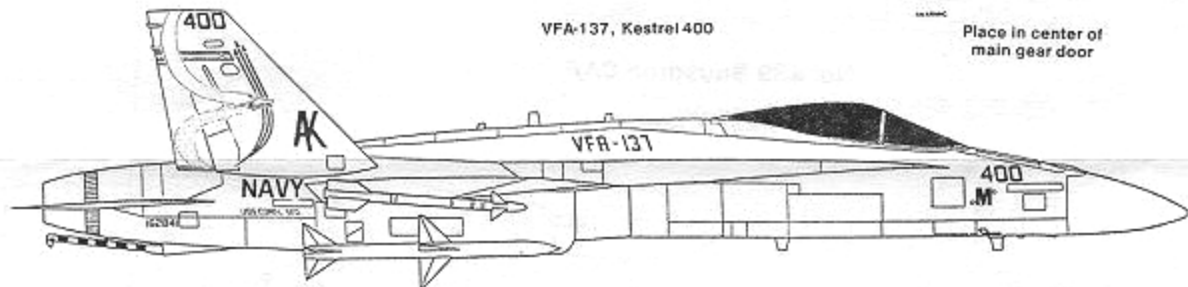

AIR TURBINE
STARTER EXHAUST

U.S. VERSION-U
LOWER W

No. 439 Squadron CAF

VX-4 Point Mugu

Place in center of
main gear door

VFA-137, Kestrel 400

Place in center of
main gear door

Port vertical stabilizer

Extra VFA-137s for drop tanks