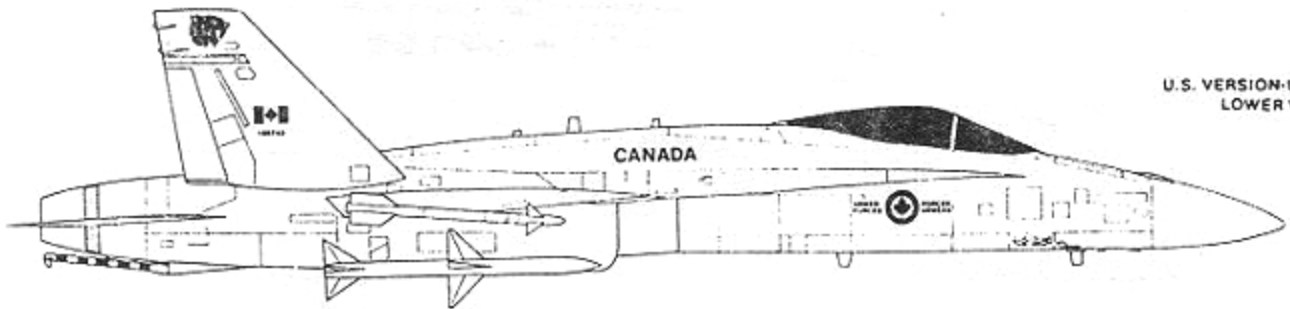

AIR TURBINE
STARTER EXHAUST

U.S. VERSION-U
LOWER W

No. 439 Squadron CAF

VX-4 Point Mugu

Place in center of
main gear door

VFA-137, Kestrel 400

Place in center of
main gear door

Port vertical stabilizer

Extra VFA-137s for drop tanks