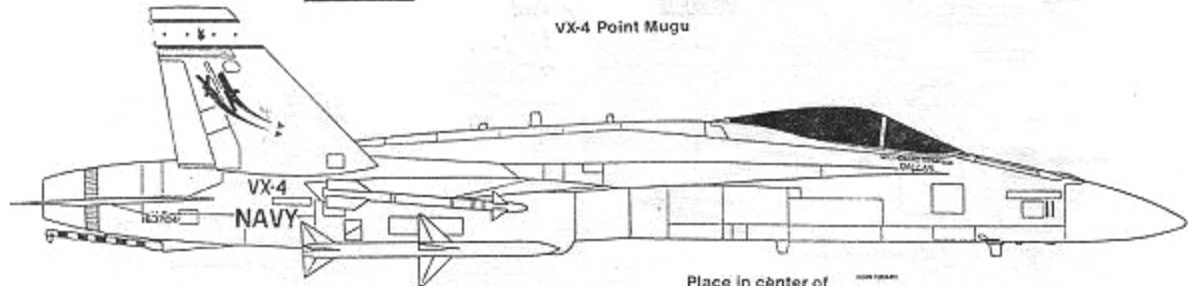

AIR TURBINE
STARTER EXHAUST

U.S. VERSION-U
LOWER W

No. 439 Squadron CAF

VX-4 Point Mugu

Place in center of
main gear door

VFA-137, Kestrel 400

Place in center of
main gear door

Port vertical stabilizer

Extra VFA-137s for drop tanks