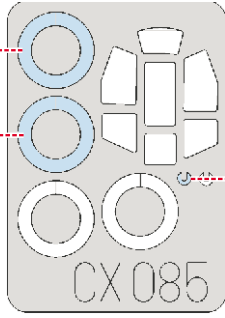

# Hs 129 1/72

The die-cut mask for accurate canopy frame painting of the  
*Italeri*  
scale 1/72 KIT

2 pcs.

36 A

LIQUID MASK

36 A

2 pcs.

9 A