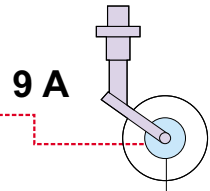

# Hs 129 1/72

The die-cut mask for accurate canopy frame painting of the  
*Italeri*  
scale 1/72 KIT

2 pcs.

36 A

LIQUID MASK

36 A

2 pcs.

9 A