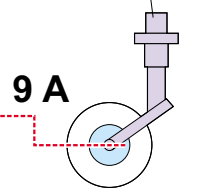

eduard
MASK

CX 085

Hs 129 1/72

The die-cut mask for accurate canopy frame painting of the
Italeri
scale 1/72 KIT

2 pcs.

36 A

LIQUID MASK

36 A

2 pcs.

9 A

LIQUID MASK

9 A

1.) 32 C

2.) 32 C

3.) 32 C

4.) INTERIOR COLOR

32 C

5.) CAMOUFLAGE COLOR

32 C