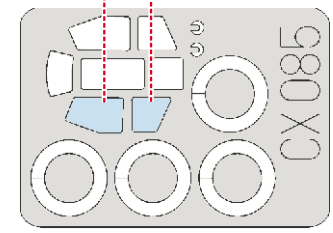

# Hs 129 1/72

The die-cut mask for accurate canopy frame painting of the  
*Italeri*  
scale 1/72 KIT

2 pcs.

36 A

LIQUID MASK

36 A

2 pcs.

9 A

LIQUID MASK

9 A

1.) 32 C

2.) 32 C

3.) 32 C

4.) INTERIOR COLOR

32 C

5.) CAMOUFLAGE COLOR