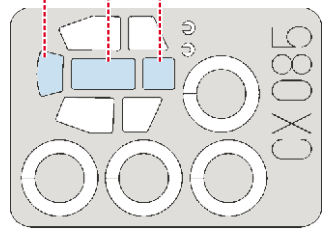

# Hs 129 1/72

The die-cut mask for accurate canopy frame painting of the  
*Italeri*  
scale 1/72 KIT

2 pcs.

36 A

LIQUID MASK

36 A

2 pcs.

9 A

LIQUID MASK

9 A

1.) 32 C

2.) 32 C

3.) 32 C

4.) INTERIOR COLOR

32 C

5.) CAMOUFLAGE COLOR