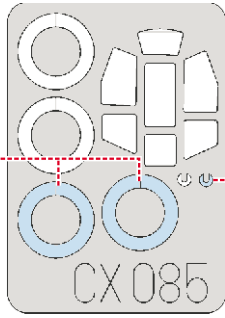

# Hs 129 1/72

The die-cut mask for accurate canopy frame painting of the  
*Italeri*  
scale 1/72 KIT

2 pcs.

36 A

LIQUID MASK

36 A

2 pcs.

9 A