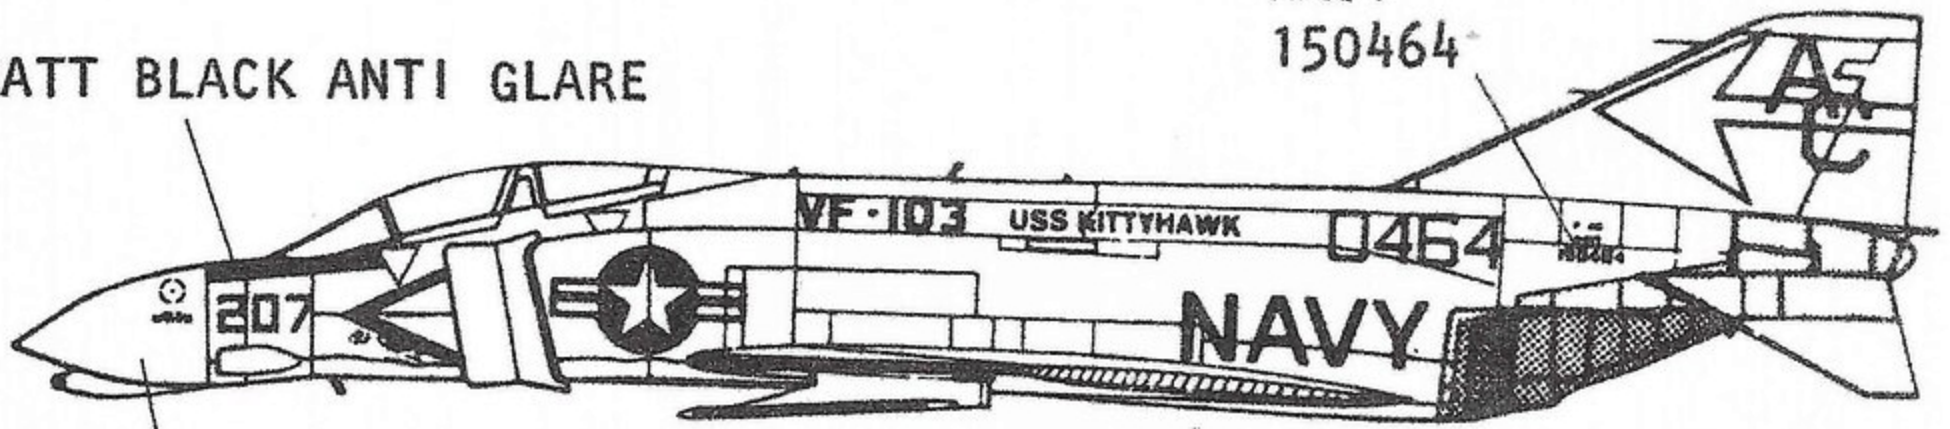

F-4B OF VF -103

F-4B
NAVY
150464

MATT BLACK ANTI GLARE