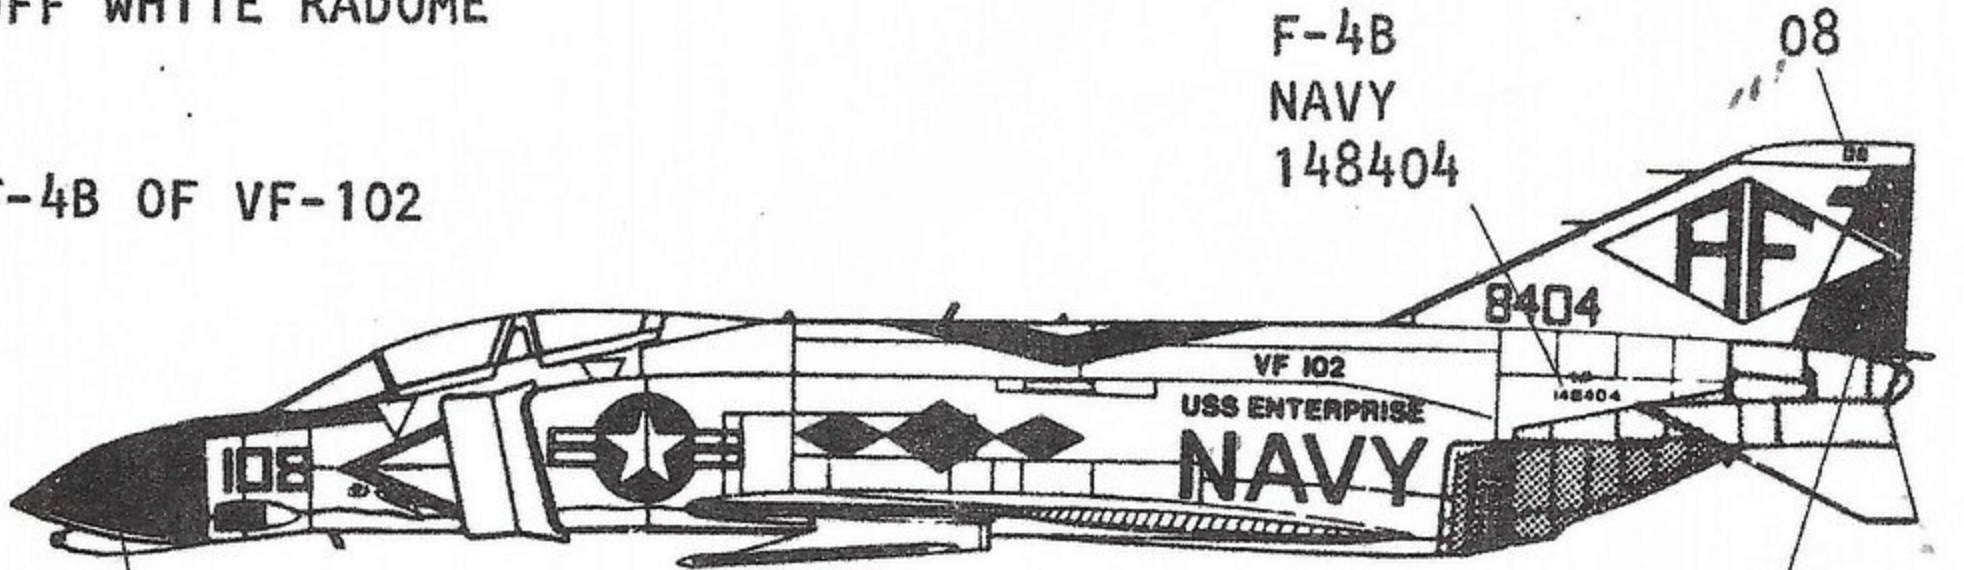

OFF WHITE RADOME

F-4B OF VF-102

F-4B
NAVY
148404

BLACK RADOME

RED RUDDER

TO SHOW COLOR SCHEME :

LT. GULL GRAY