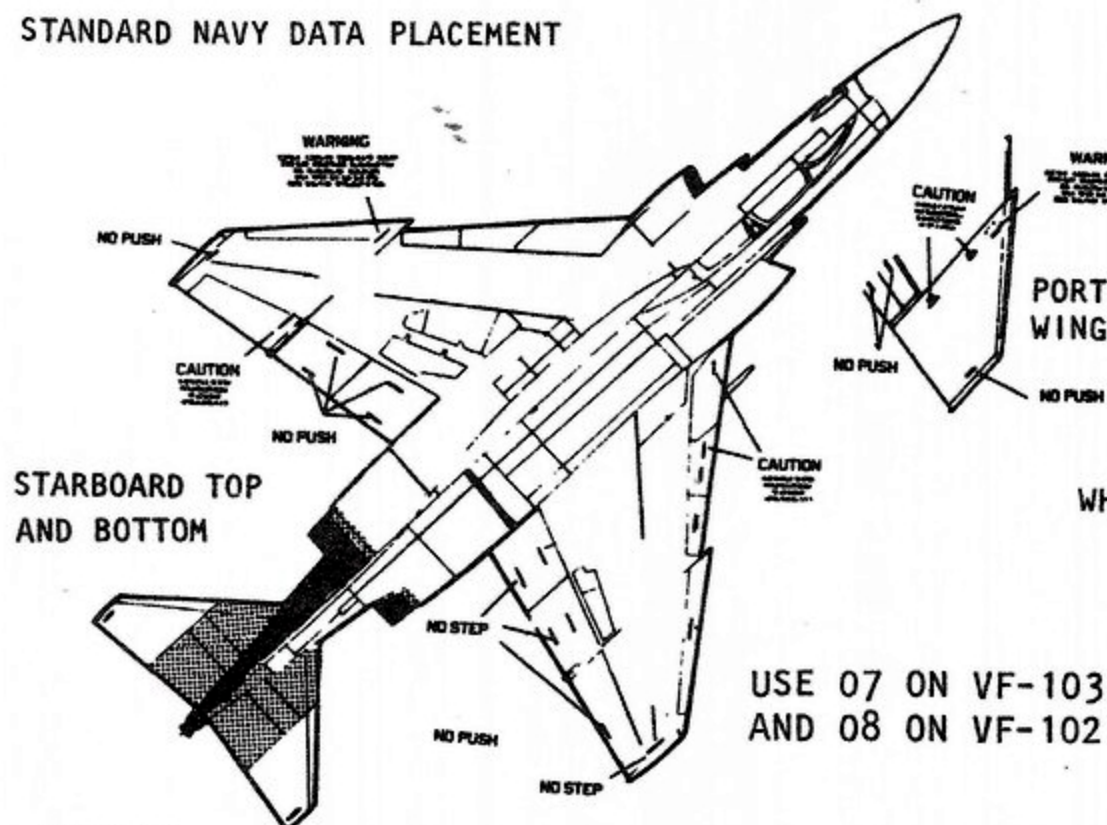

BURNT BARE METAL ON AREA BEHIND EXHAUST

INSIGNIA SIZES : WING 45", FUSELAGE 30".

48-209

STANDARD NAVY DATA PLACEMENT

SPLIT VIEW SHOWING STARBOARD SIDE TOP AND BOTTOM