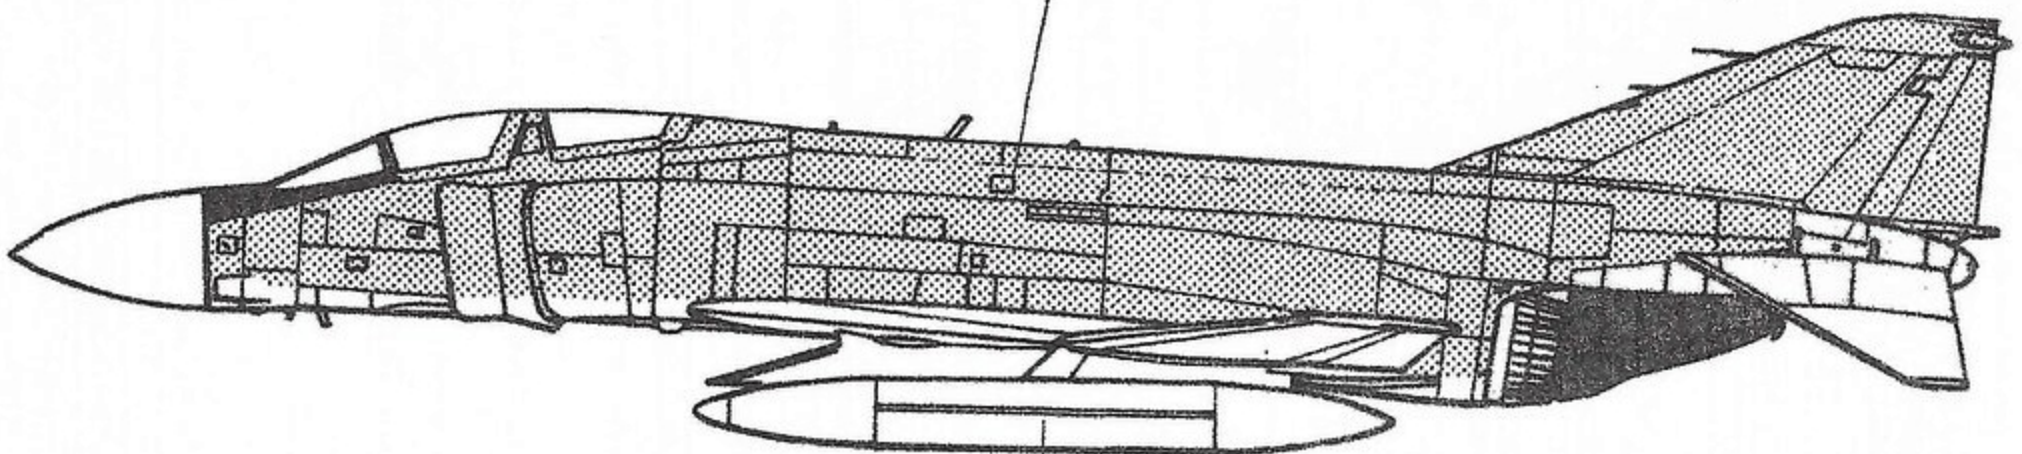

WHITE

STANDARD COLOR SCHEME FOR NAVY F-4'S :

GULL GRAY ON ALL UPPER SURFACES EXCEPT RUDDER, AILERONS,
STABILIZER AND FLAPS

GLOSSY WHITE ON ALL UPPER CONTROL SURFACES AND ALL UNDER
SURFACES.

BURNT BARE METAL ON AREA BEHIND EXHAUST

INSIGNIA SIZES : WING 45", FUSELAGE 30".

48-209