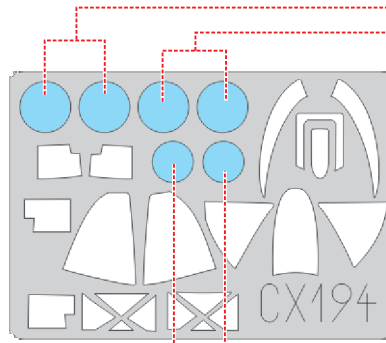

# P-38J Lightning 1/72

The die-cut mask for accurate canopy frame painting of the *Dragon* scale 1/72 KIT

**A11**

**C3**

**2x**

**C3**

LIQUID MASK 

**E1**