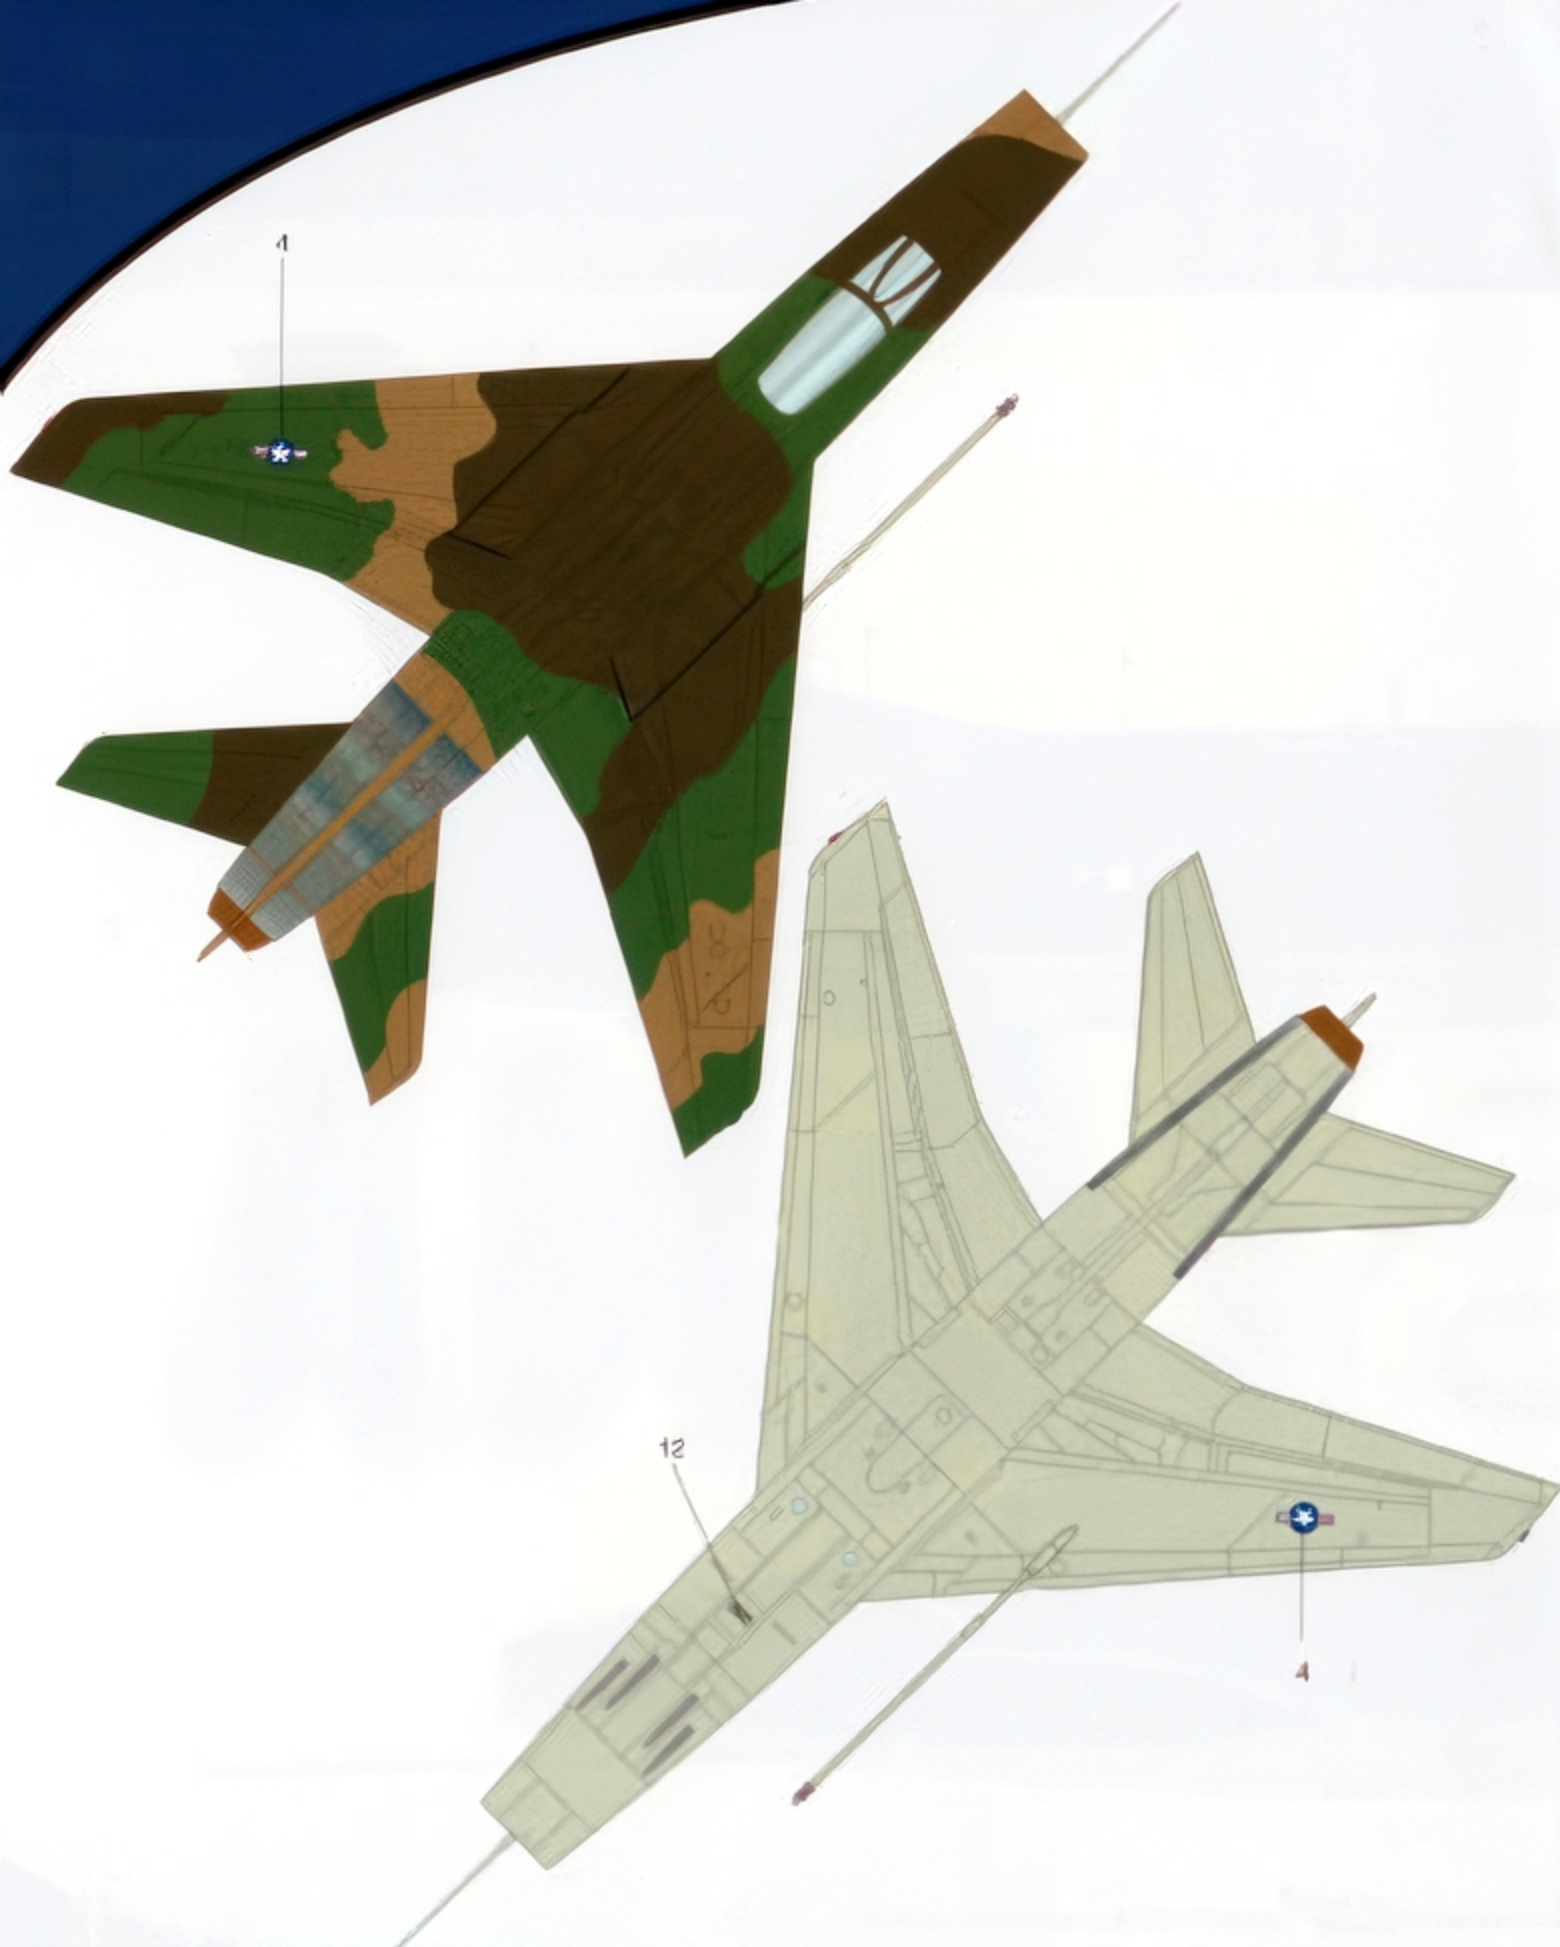

1/32
SCALE

P32-013

F-100D SUPER SABRE

122ND TACTICAL FIGHTER SQUADRON

LOUISIANA ANG

RECOMMENDED KIT

Trumpeter 1/32 F-100D

SOURCES

Color and Markings of the F-100 Super Sabre,
C&M Volume 21
Detail & Scale, Inc.

CUSTOM AERONAUTICAL MINIATURES
PO Box 5533 Titusville, FL 32783-5533
ALL RIGHTS RESERVED

Visit us on the web at
www.camdecals.com

CAMPRO

SERIES
CUSTOM AERONAUTICAL MINIATURES

WWW.CAMDECALS.COM

F-100D SUPER SABRE

LOUISIANA ANG

122ND TACTICAL FIGHTER SQUADRON

Data stencils provided are unique to this aircraft. Use kit decals or **Campo** sheet P32-012 for complete data stencil set.