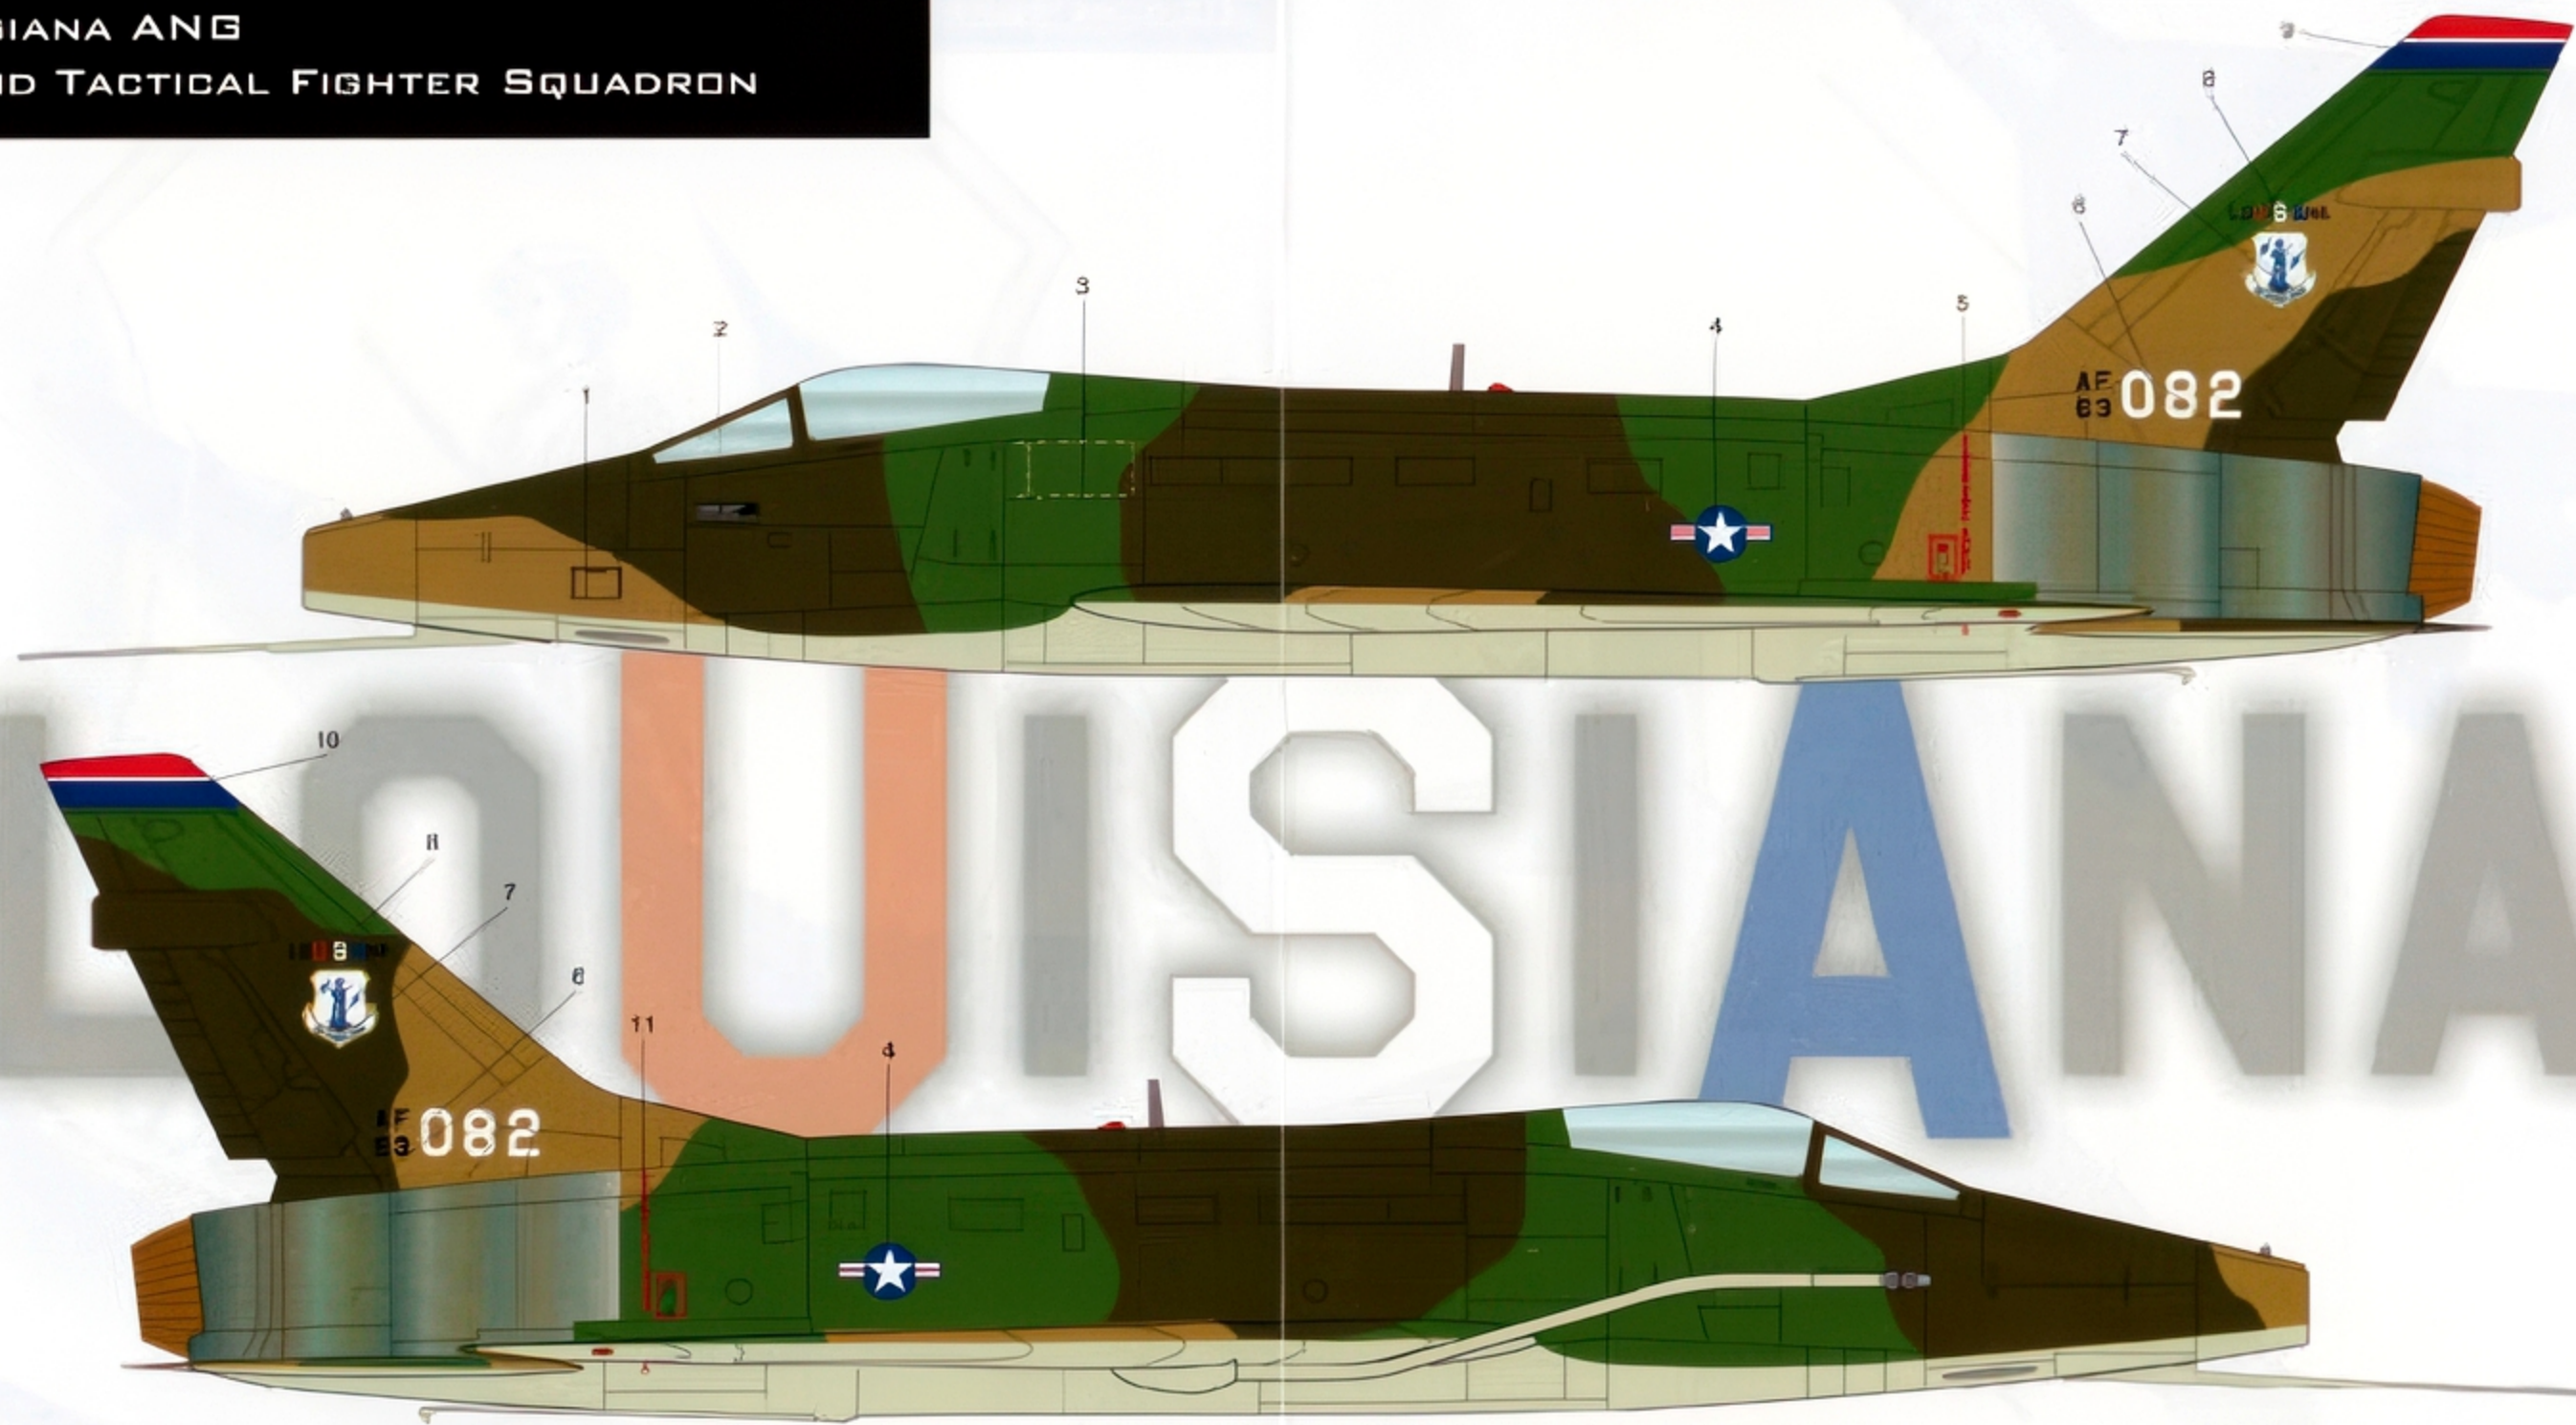

1/32
SCALE

P32-013

F-100D SUPER SABRE

122ND TACTICAL FIGHTER SQUADRON

LOUISIANA ANG

RECOMMENDED KIT

Trumpeter 1/32 F-100D

SOURCES

CAMPRO

SERIES
CUSTOM AERONAUTICAL MINIATURES

WWW.CAMDECALS.COM

F-100D SUPER SABRE

LOUISIANA ANG

122ND TACTICAL FIGHTER SQUADRON

Data stencils provided are unique to this aircraft. Use kit decals or **Campo** sheet P32-012 for complete data stencil set.