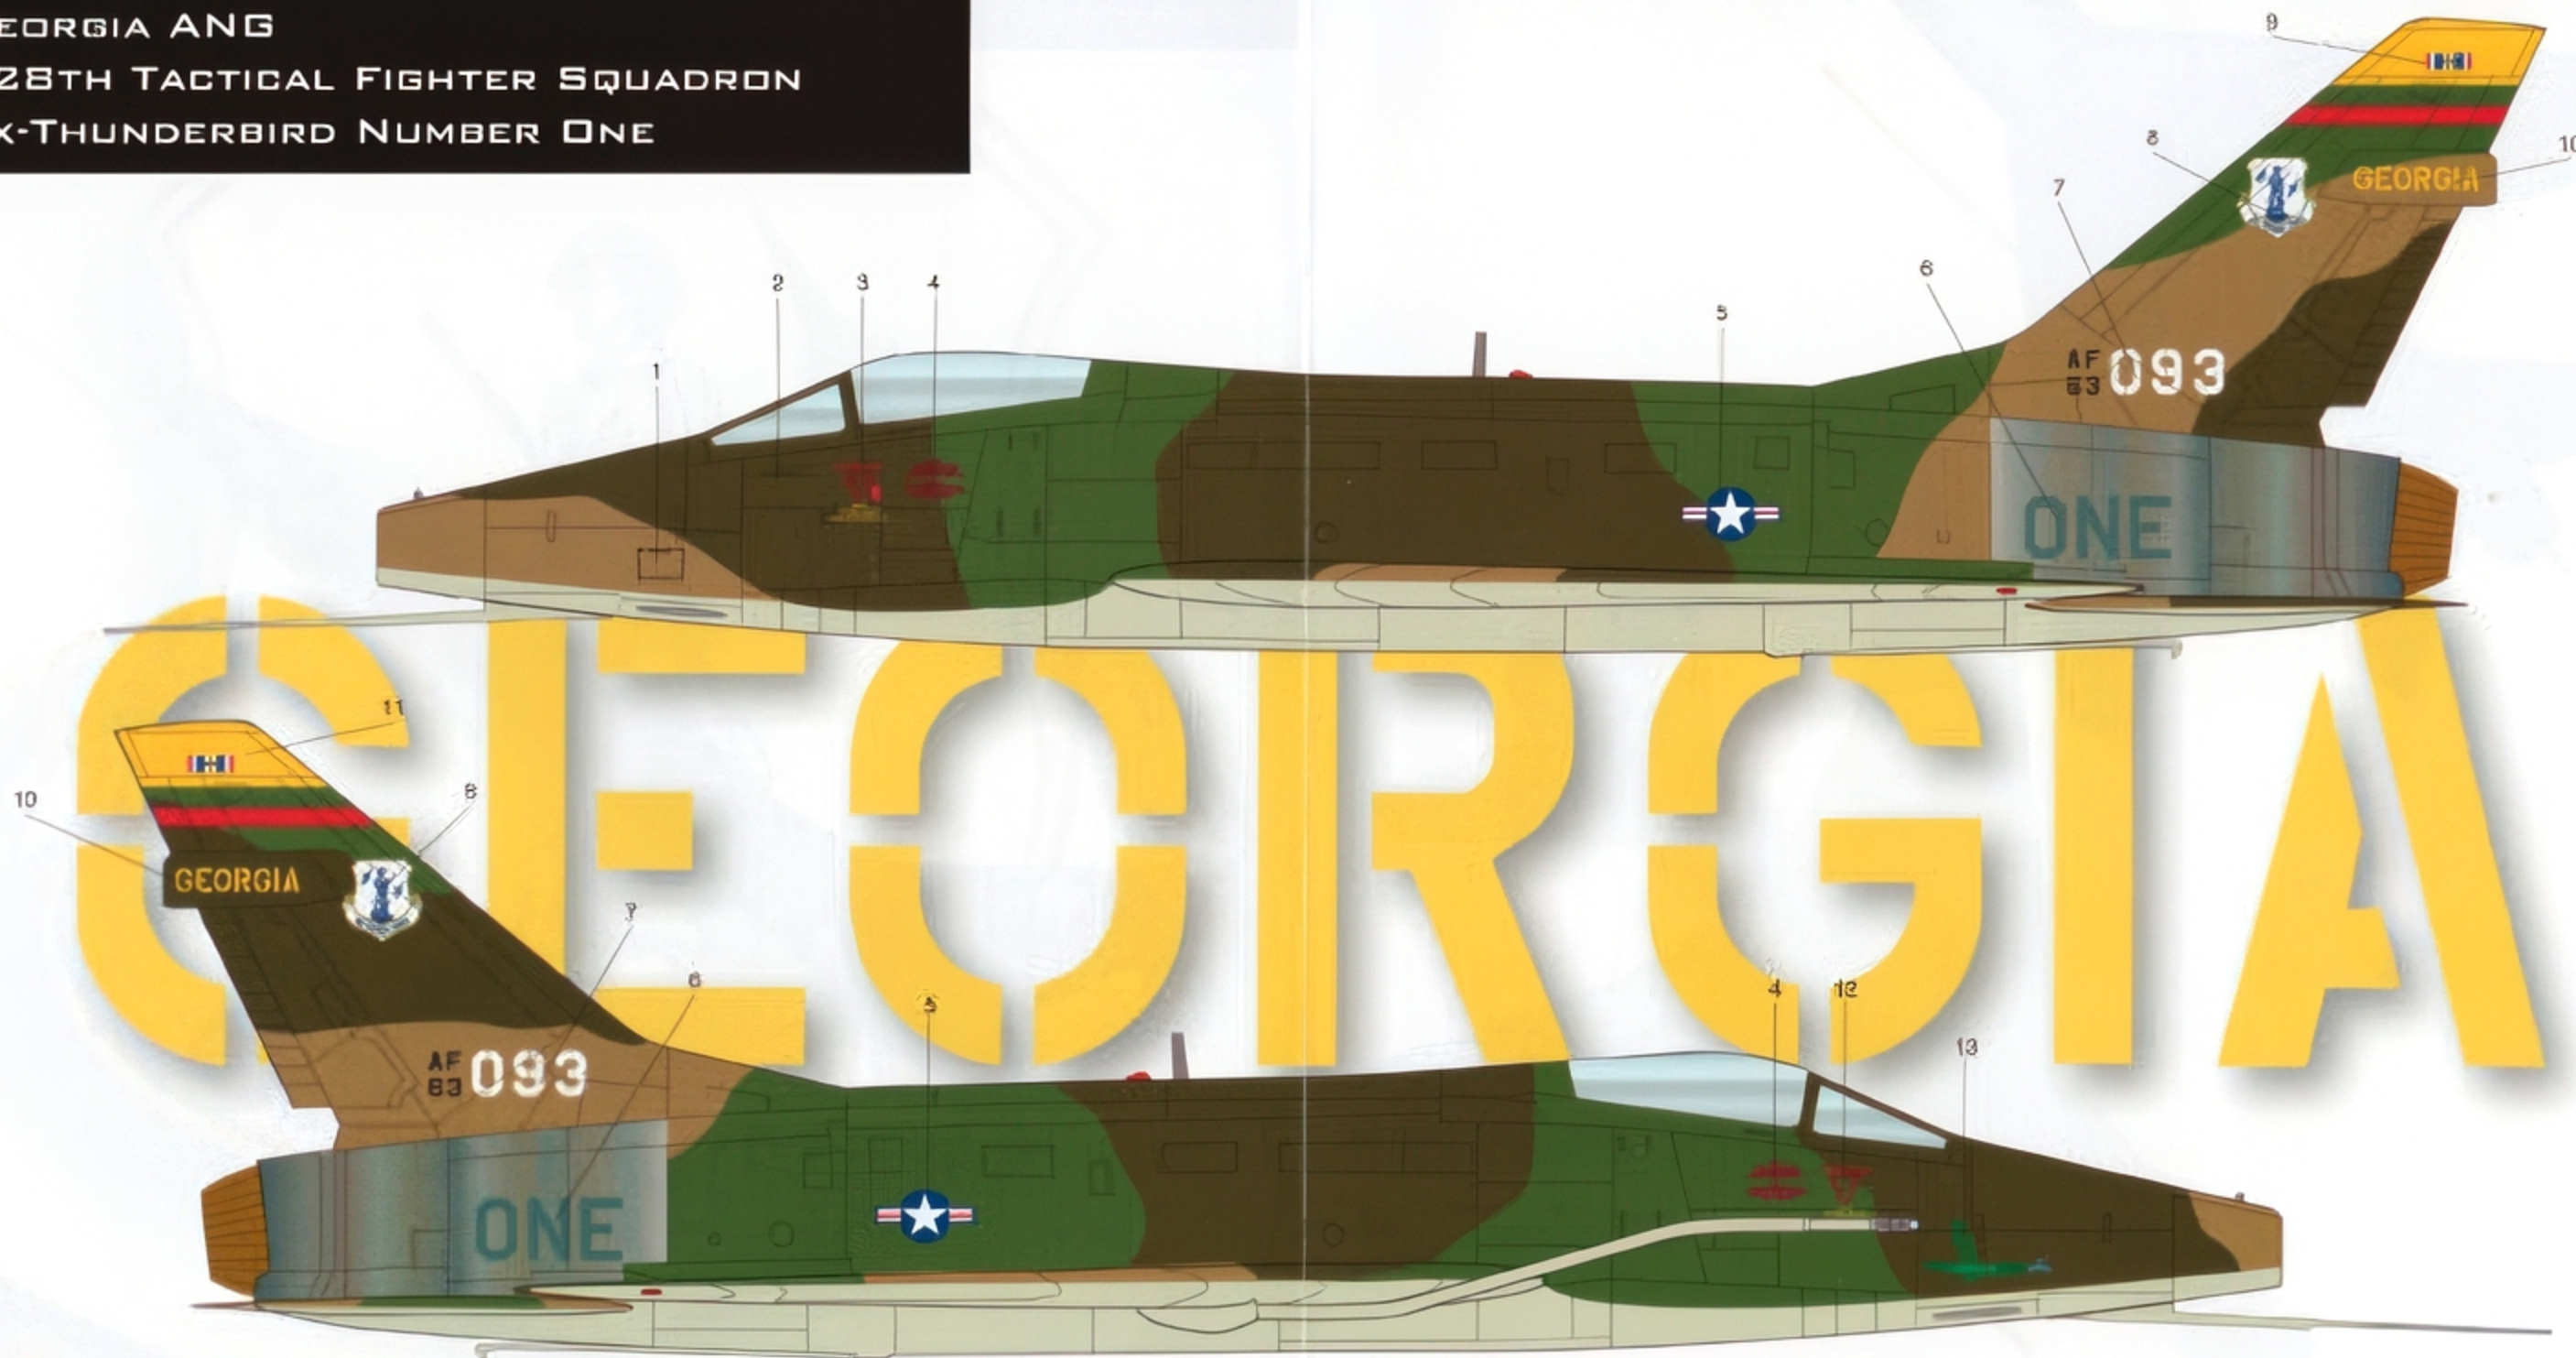

1/32
SCALE

P32-015

F-100D SUPER SABRE

128TH TACTICAL FIGHTER SQUADRON

GEORGIA ANG

RECOMMENDED KIT
Trumpeter 1/32 F-100D

SOURCES
Color and Markings of the F-100 Super Sabre,
C&M Volume 21
Detail & Scale, Inc.

GEORGIA ANG
128TH TACTICAL FIGHTER SQUADRON
EX-THUNDERBIRD NUMBER ONE

Data details provided are unique to this aircraft. Use kit decals or **CAMPRO** sheet P32-012 for complete data sheet set.

COLOR GUIDE