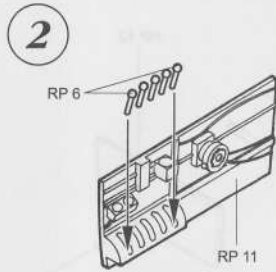

7049

1/72

Kawasaki Ki-61 cockpit set

PHOTO-ETCHED METAL PARTS

Recommended kit HASEGAWA

RESIN PARTS

5