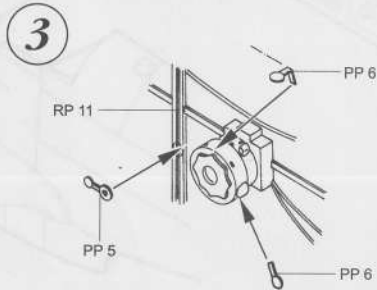

7049

1/72

Kawasaki Ki-61 cockpit set

PHOTO-ETCHED METAL PARTS

Recommended kit HASEGAWA

RESIN PARTS

5