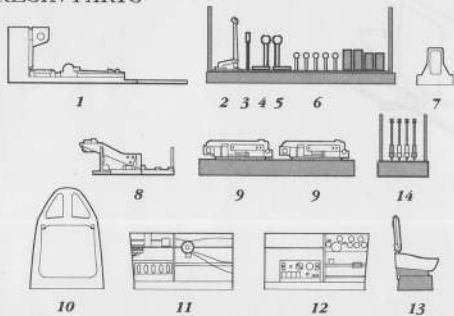

7049

1/72

Kawasaki Ki-61 cockpit set

PHOTO-ETCHED METAL PARTS

Recommended kit HASEGAWA

RESIN PARTS

5