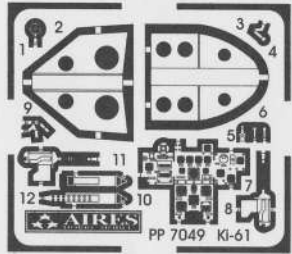

7049

1/72

Kawasaki Ki-61 cockpit set

PHOTO-ETCHED METAL PARTS

Recommended kit HASEGAWA

RESIN PARTS

5