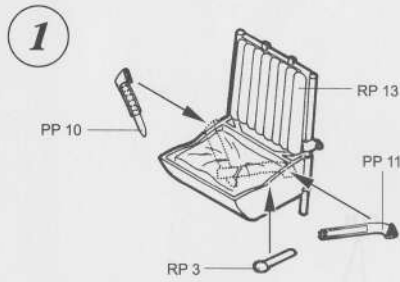

7049

1/72

Kawasaki Ki-61 cockpit set

PHOTO-ETCHED METAL PARTS

Recommended kit HASEGAWA

RESIN PARTS

5