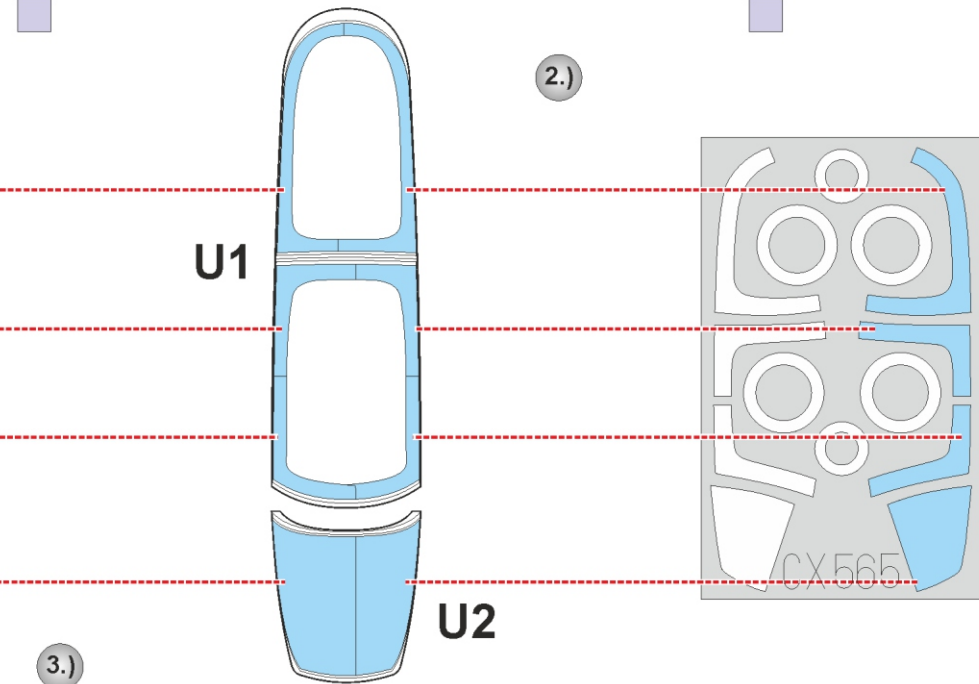

F-15I

CX 565

for kit **GREAT WALL HOBBY**

scale **1/72**

LIQUID MASK

LIQUID MASK