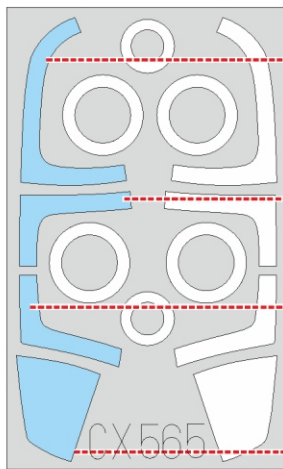

F-15I

CX 565

for kit **GREAT WALL HOBBY**

scale **1/72**

LIQUID MASK

LIQUID MASK