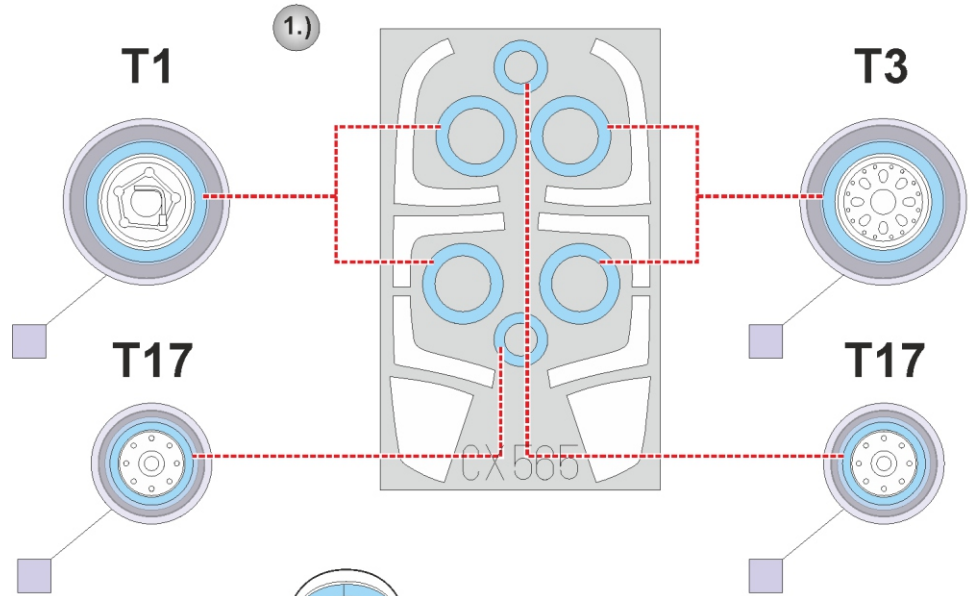

F-15I

CX 565

for kit **GREAT WALL HOBBY**

scale **1/72**

LIQUID MASK

LIQUID MASK