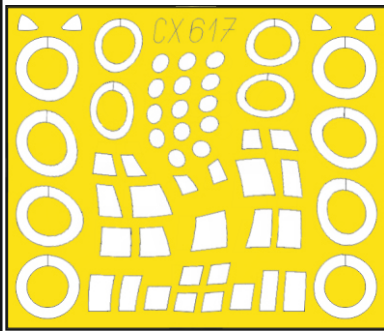

C-130J-30

CX 617

for kit **ZVEZDA**

scale **1/72**

LIQUID MASK