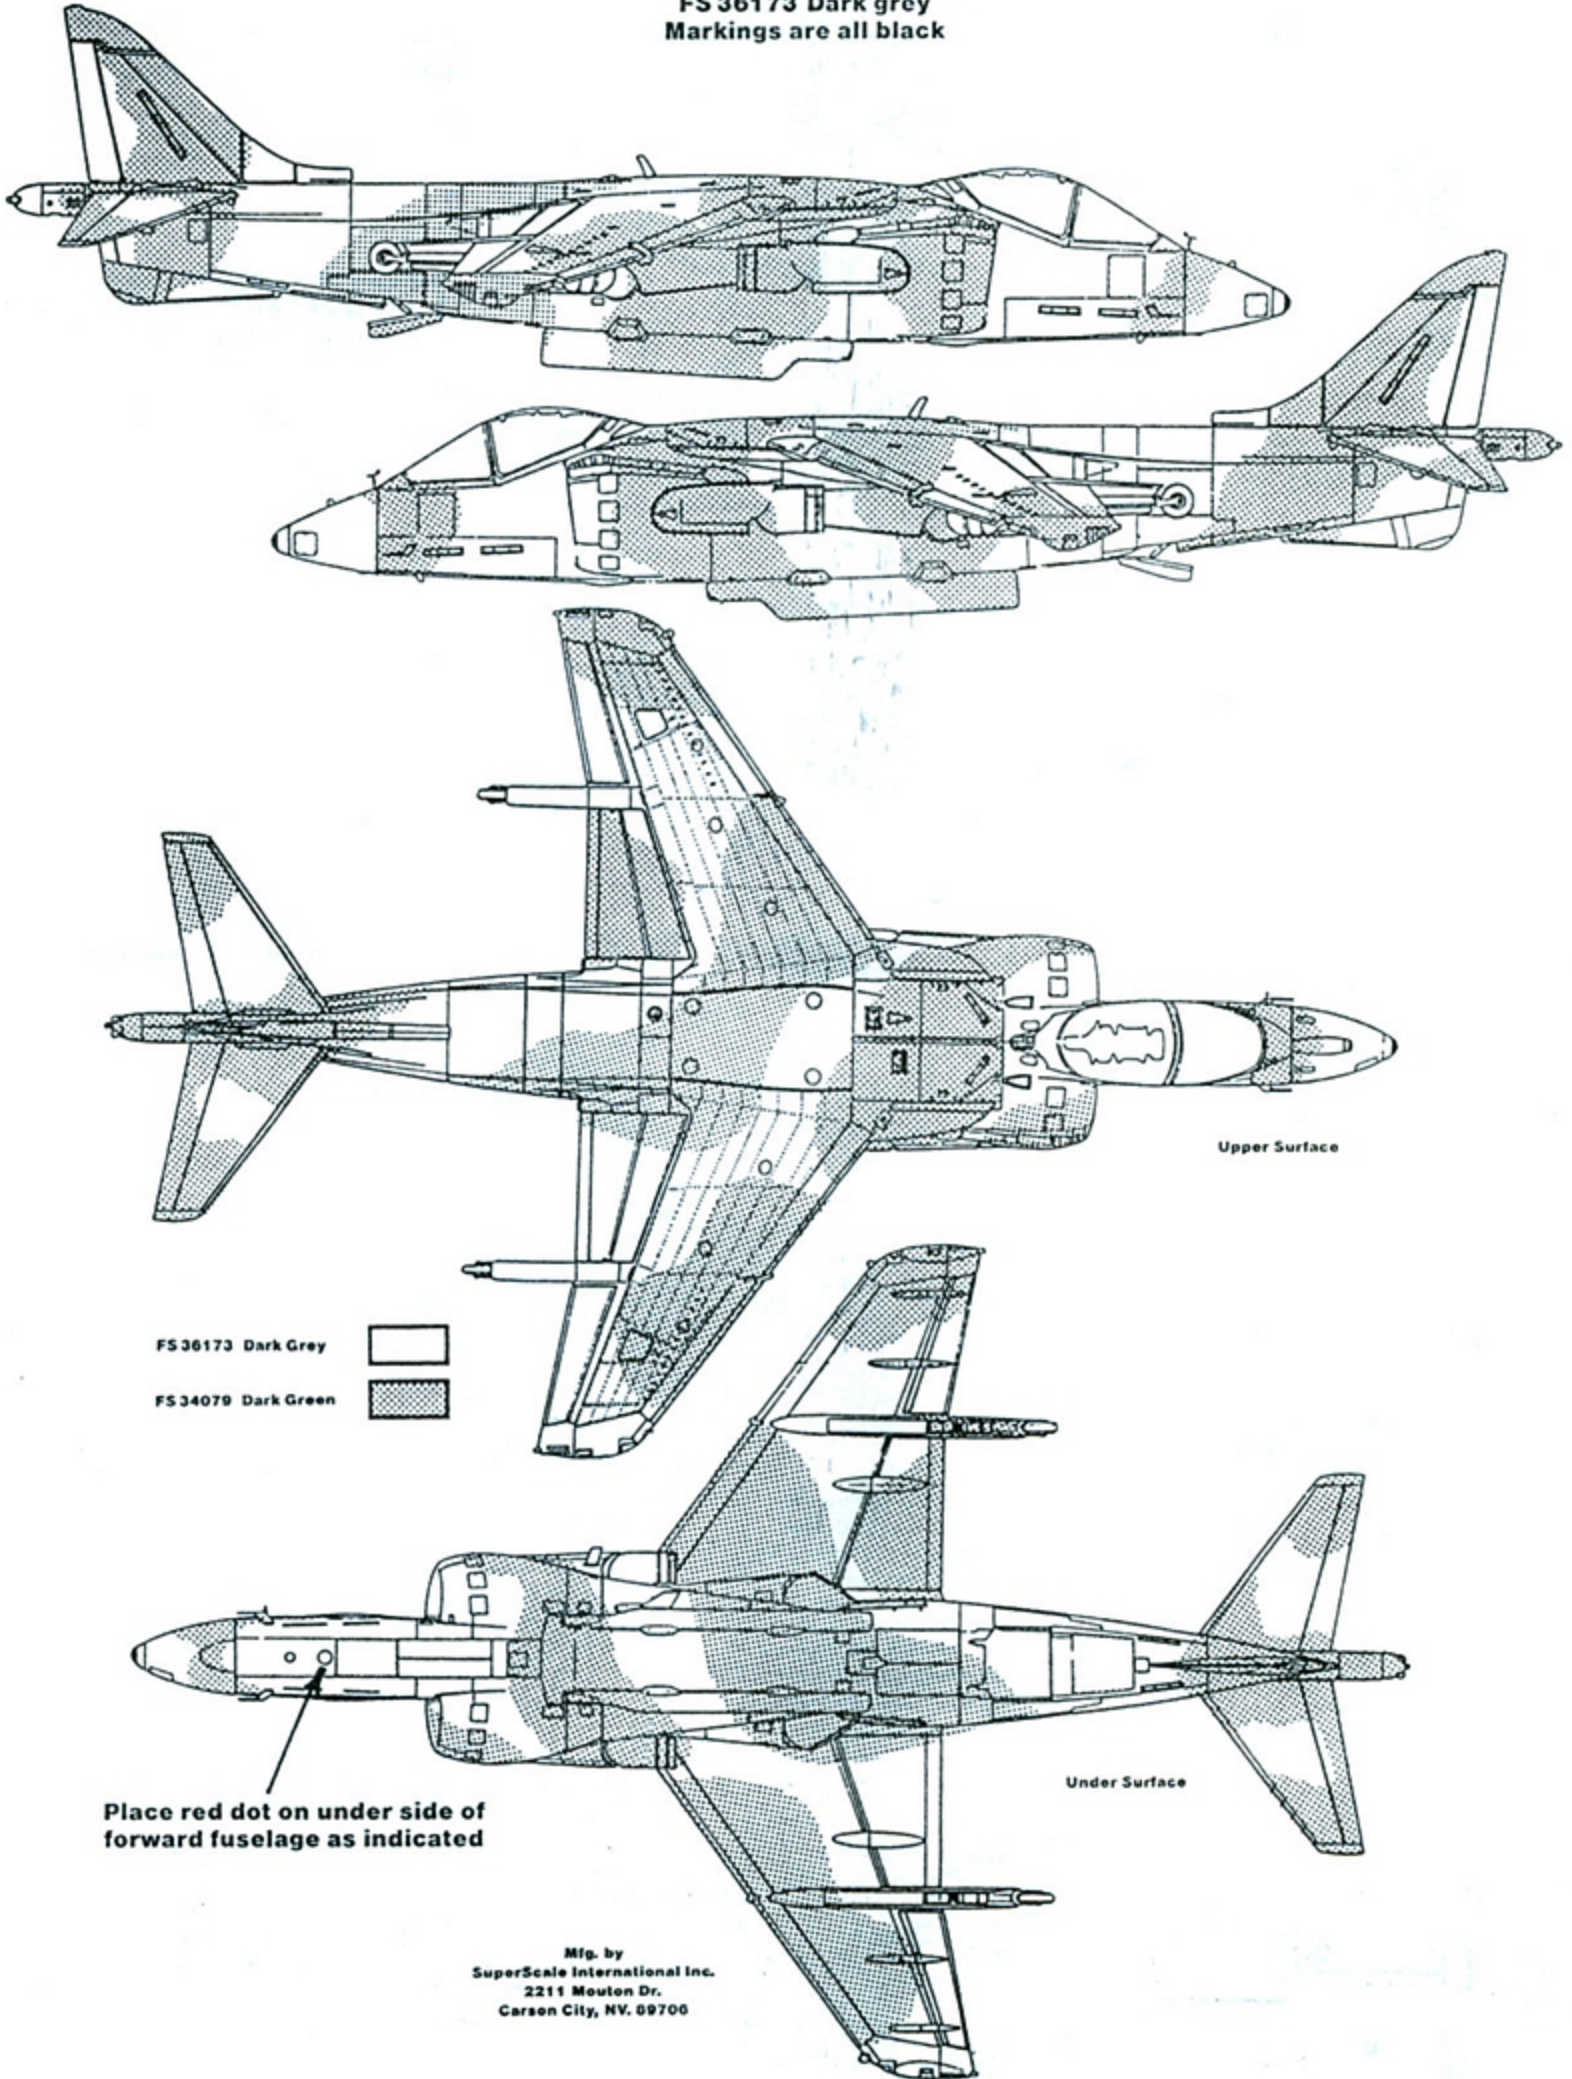

AV-8B Harrier II

Colors are:
FS 34079 Dark green
FS 36173 Dark grey
Markings are all black

Mfg. by
SuperScale International Inc.
2211 Moulton Dr.
Carson City, NV. 89706