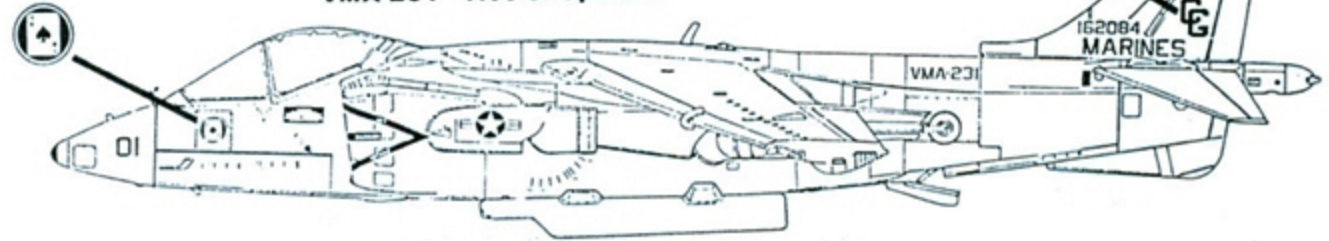

VMA-231 "Ace of Spades"

VX-5 "Night Attack"

VMA 331 "Bumble Bees" in Lo Viz

FIG. 1

IFR sensor

Note:
Place blue dot under lens on nose

Paint scheme for 000, two tone grey aircraft only. Use light grey markings on FS36118 and dark grey markings on FS36375

FS 36375 light gray

FS 36118 dark gray

Note:
MARINES does not appear on the upper surface of 000. Use light grey insignia and light gray 000 on the dark grey upper surface

SuperScale Decal No.48-354 is the complete data for the AV-8B Super Harrier II