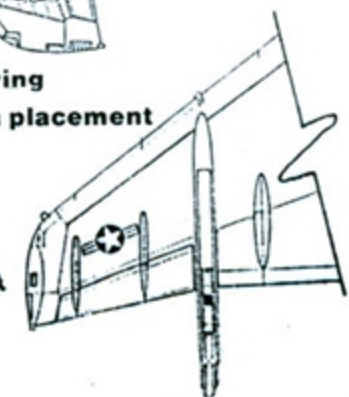

Under wing insignia placement

Formation lights