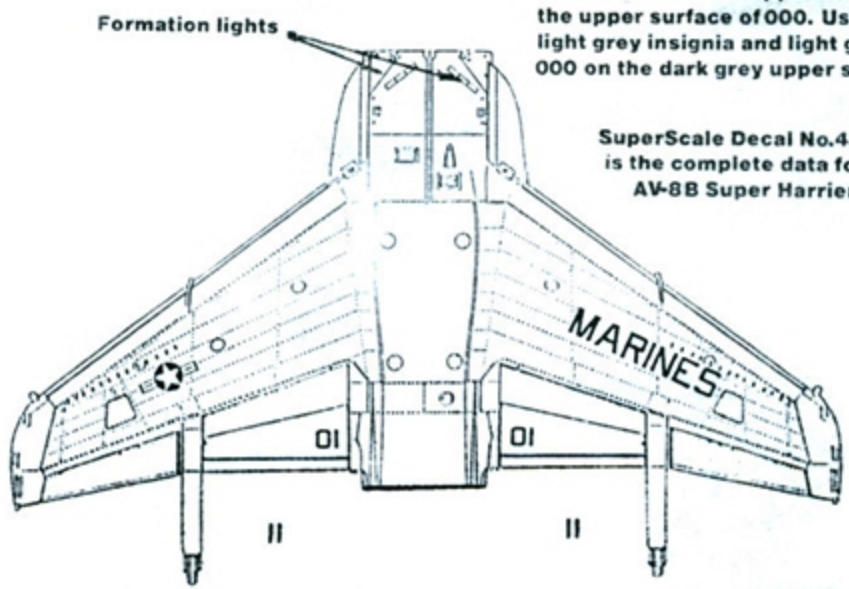

VMA-231 "Ace of Spades"

VX-5 "Night Attack"

VMA 331 "Bumble Bees" in Lo Viz

FIG. 1

IFR sensor

Note:
Place blue dot under lens on nose

Paint scheme for 000, two tone grey aircraft only. Use light grey markings on FS36118 and dark grey markings on FS36375

FS 36375 light gray

FS 36118 dark gray

Note:
MARINES does not appear on the upper surface of 000. Use light grey insignia and light gray 000 on the dark grey upper surface

SuperScale Decal No.48-354 is the complete data for the AV-8B Super Harrier II