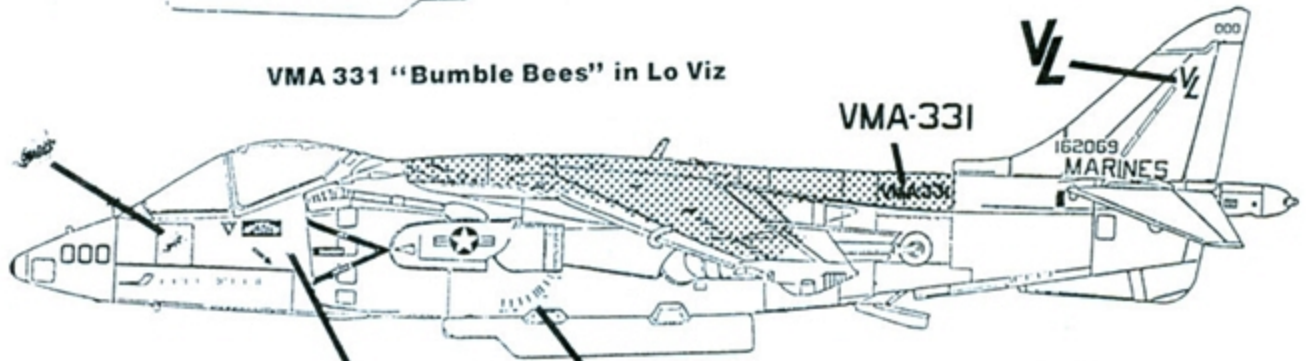

VMA-231 "Ace of Spades"

VX-5 "Night Attack"

VMA 331 "Bumble Bees" in Lo Viz

FIG. 1

IFR sensor

Note:
Place blue dot under lens on nose

Paint scheme for 000, two tone grey aircraft only. Use light grey markings on FS36118 and dark grey markings on FS36375

FS 36375 light gray

FS 36118 dark gray

Note:
MARINES does not appear on the upper surface of 000. Use light grey insignia and light gray 000 on the dark grey upper surface

SuperScale Decal No.48-354 is the complete data for the AV-8B Super Harrier II