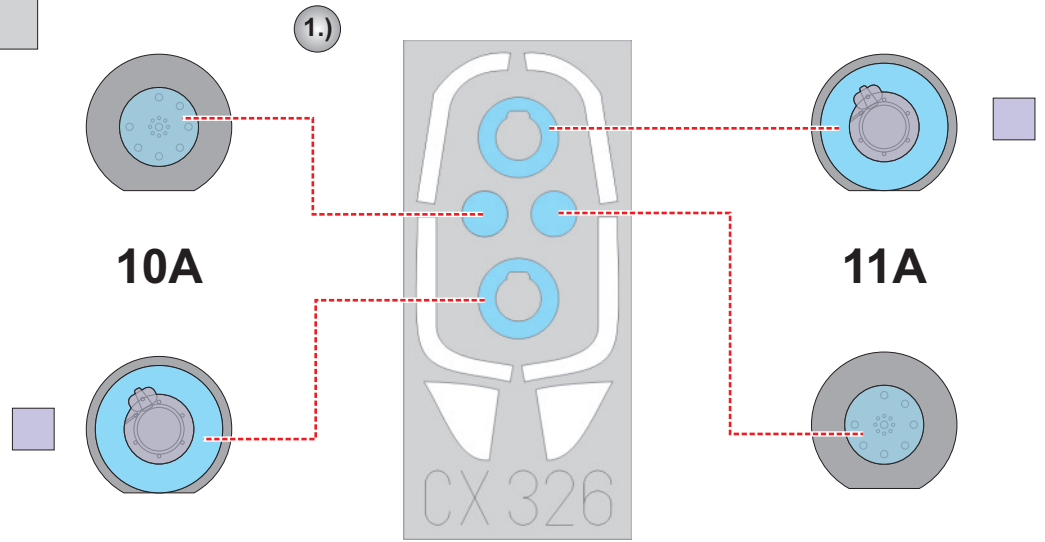

**eduard**  
**MASK**

**CX 326**

# Gnat T.1 1/72

The die-cut mask for accurate canopy frame painting of the  
*Airfix* scale 1/72 KIT

LIQUID MASK ■