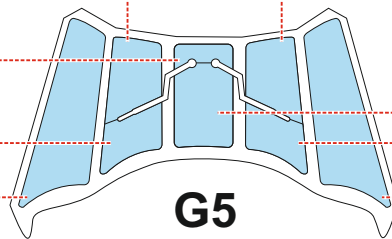

Mi-4A TFace

EX 961

for kit **TRUMPETER**

scale **1/48**

LIQUID MASK

G9

G7

G6

G10

OUTSIDE

G5

J1

G4

G2

G8

5x
J2