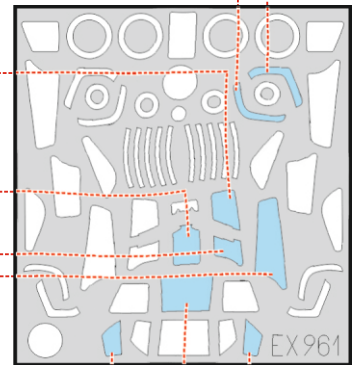

Mi-4A TFace

EX 961

for kit **TRUMPETER**

scale **1/48**

LIQUID MASK

G9

G7

G6

G10

OUTSIDE

G5

J1

G4

G2

G8

5x
J2