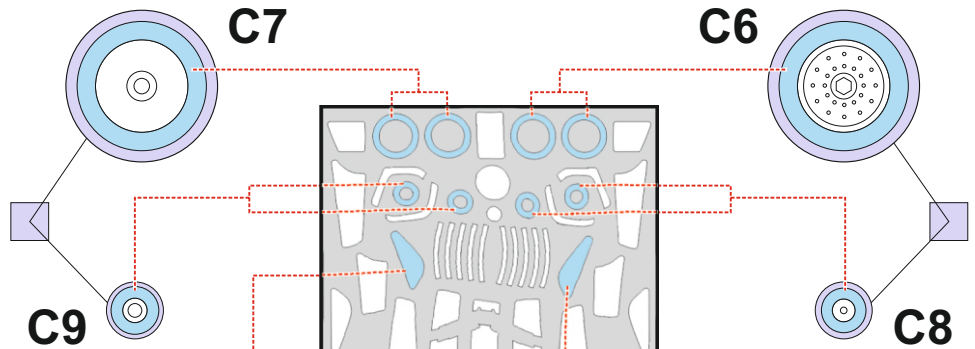

Mi-4A TFace

EX 961

for kit **TRUMPETER**

scale **1/48**

LIQUID MASK

G9

G7

G6

G10

OUTSIDE

G5

J1

G4

G2

G8

5x
J2