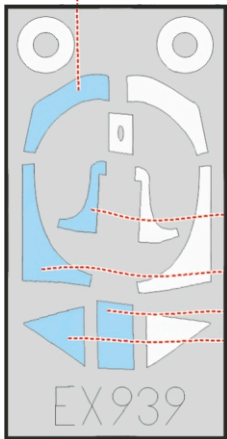

Fw 190A-4

EX 939

for kit **EDUARD**

scale **1/48**

LIQUID MASK

LIQUID MASK

N1 ? N9

N8