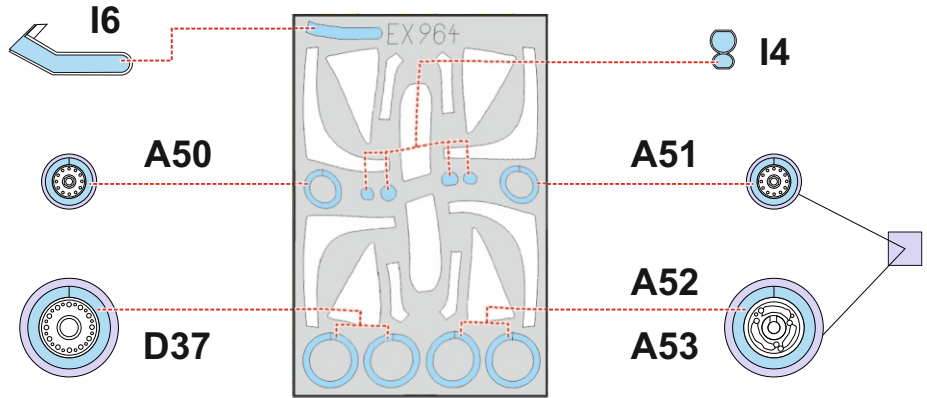

A-10C TFace

EX 964

for kit **ACADEMY**

scale **1/48**

LIQUID MASK